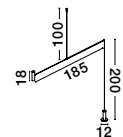

VOICE - 9061429

Sandy Black Aluminium
& Acrylic
LED 12 Watt 220 Volt
960Lm 3000K IP20
L: 192 W: 12 H: 20-250 cm

- LED
- WARM WHITE
- DIMMER INCL.
-