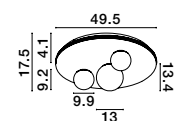

VELNA - 9061432
Dimmable
Sandy Black Aluminium
Opal Glass
LED 63 Watt 220 Volt
2720Lm 3000K IP20
D: 62.2 H: 17.5 cm

VELNA - 9061431
Dimmable
Sandy Black Aluminium
Opal Glass
LED 52 Watt 220 Volt
2080Lm 3000K IP20
D: 49.5 H: 17.5 cm

VELNA - 9061430
Dimmable
Sandy Black Aluminium
Opal Glass
LED 40 Watt 220 Volt
1600Lm 3000K IP20
D: 40 H: 17.5 cm