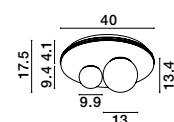

VELNA - 9061432
Dimmable
Sandy Black Aluminium
Opal Glass
LED 63 Watt 220 Volt
2720Lm 3000K IP20
D: 62.2 H: 17.5 cm

VELNA - 9061431
Dimmable
Sandy Black Aluminium
Opal Glass
LED 52 Watt 220 Volt
2080Lm 3000K IP20
D: 49.5 H: 17.5 cm

VELNA - 9061430
Dimmable
Sandy Black Aluminium
Opal Glass
LED 40 Watt 220 Volt
1600Lm 3000K IP20
D: 40 H: 17.5 cm