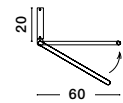

Adjustable

GARVE - 9085243

Dimmable
Sandy Black Aluminium
LED 35 Watt Lm 230 Volt
3000K IP20
D: 60 H: 20 cm

Adjustable

GARVE - 9085241

Dimmable
Sandy Black Aluminium
LED 30 Watt Lm 230 Volt
3000K IP20
D: 40 H: 20 cm

Adjustable

GARVE - 9085244

Dimmable
Sandy White Aluminium
& Acrylic
LED 35 Watt 230V
Lm 3000K IP20
D: 60 H: 20 cm

Adjustable

GARVE - 9085242

Dimmable
Sandy White Aluminium
& Acrylic
LED 30 Watt 230V
Lm 3000K IP20
D: 40 H: 20 cm