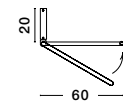

GARVE - 9085244

Dimmable
Sandy White Aluminium
& Acrylic
LED 35 Watt 230V
Lm 3000K IP20
D: 60 H: 20 cm