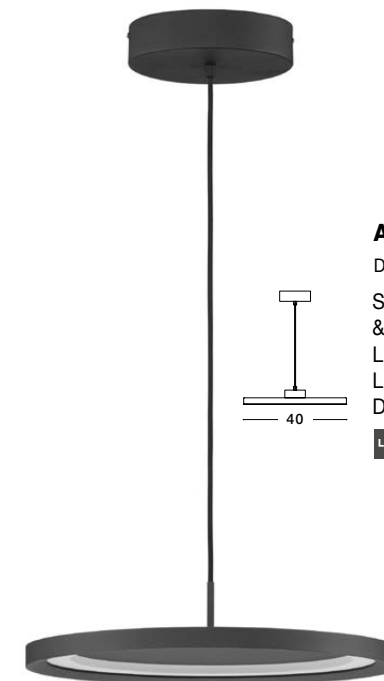

ODREY - 9081206

Sandy Black Aluminium
& Acrylic
LED 30 Watt 230V
Lm 3000K IP20
D: 40 H: 5 cm

ODREY - 9081207

Sandy White Aluminium
& Acrylic
LED 30 Watt 230V
Lm 3000K IP20
D: 40 H: 5 cm

ANDROMEDA - 9212909

Dimmable

Sandy Black Aluminium
& Acrylic
LED 30 Watt 230V
Lm 3000K IP20
D: 40 H: 5 cm

ANDROMEDA - 9212910

Dimmable

Sandy White Aluminium
& Acrylic
LED 30 Watt 230V
Lm 3000K IP20
D: 40 H: 5 cm