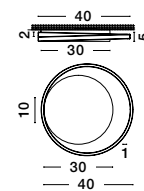

ODREY - 9081206

Sandy Black Aluminium
& Acrylic
LED 30 Watt 230V
Lm 3000K IP20
D: 40 H: 5 cm

ODREY - 9081207

Sandy White Aluminium
& Acrylic
LED 30 Watt 230V
Lm 3000K IP20
D: 40 H: 5 cm

ANDROMEDA - 9212909

Dimmable

Sandy Black Aluminium
& Acrylic
LED 30 Watt 230V
Lm 3000K IP20
D: 40 H: 5 cm

ANDROMEDA - 9212910

Dimmable

Sandy White Aluminium
& Acrylic
LED 30 Watt 230V
Lm 3000K IP20
D: 40 H: 5 cm