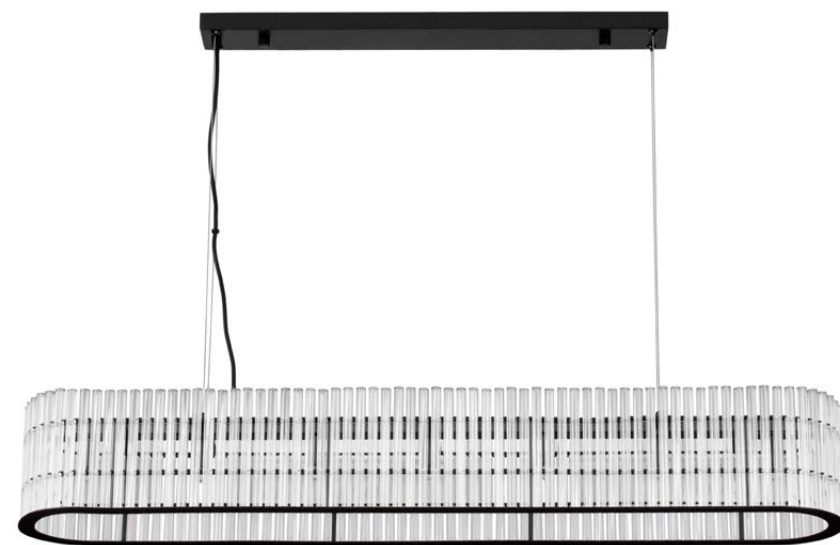

BAROK - 9006058
Matt Black Metal
& Clear Glass
LED G9 6x5 Watt 230V
IP20 Bulb Excluded
D: 47 H: 17 cm

BAROK - 9006056
Matt Black Metal
& Clear Glass
LED G9 9x5 Watt 230V
IP20 Bulb Excluded
D: 70 H: 210 cm

BAROK - 9006057
Matt Black Metal
& Clear Glass
LED G9 7x5 Watt 230V
IP20 Bulb Excluded
L: 110 W: 18 H: 210 cm