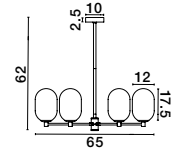

BALOR - 9009245
Brass Gold Metal
Gradient White Glass
LED G9 8x5 Watt 230 Volt
IP20 Bulb Excluded
D: 80 H: 77 cm

BALOR - 9009246
Brass Gold Metal
Gradient White Glass
LED G9 6x5 Watt 230 Volt
IP20 Bulb Excluded
L: 65 H: 62 cm

BALOR - 9009247
Brass Gold Metal
Gradient White Glass
LED G9 1x5 Watt 230 Volt
IP20 Bulb Excluded
D: 18 H: 24.5 cm