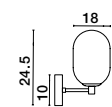

BALOR - 9009245
Brass Gold Metal
Gradient White Glass
LED G9 8x5 Watt 230 Volt
IP20 Bulb Excluded
D: 80 H: 77 cm

BALOR - 9009246
Brass Gold Metal
Gradient White Glass
LED G9 6x5 Watt 230 Volt
IP20 Bulb Excluded
L: 65 H: 62 cm

BALOR - 9009247
Brass Gold Metal
Gradient White Glass
LED G9 1x5 Watt 230 Volt
IP20 Bulb Excluded
D: 18 H: 24.5 cm