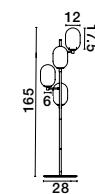

BALOR - 9009244
Brass Gold Metal
Gradient White Glass
LED G9 12x5 Watt 230 Volt
IP20 Bulb Excluded
L: 100 H: 92 cm

BALOR - 9009248
Brass Gold Metal
Gradient White Glass
LED G9 4x5 Watt 230 Volt
IP20 Bulb Excluded
D: 12 W: 52.8 H: 165 cm