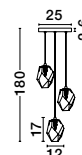

ICE - 9160231

Gradient White Colour
Glass & White Metal
LED G9 1x5 Watt 230 Volt
IP20 Bulb Excluded
D: 12 H: 17 H: 180 cm

ICE - 9160233

Gradient White Colour
Glass & White Metal
LED G9 3x5 Watt 230 Volt
IP20 Bulb Excluded
D: 29 H: 180 cm

ICE - 9160235

Gradient White Colour
Glass & White Metal
LED G9 5x5 Watt 230 Volt
IP20 Bulb Excluded
D: 39 H: 180 cm

Adjustable

ICE - 9260235

Gradient White Colour
Glass & White Metal
LED G9 5x5 Watt 230 Volt
IP20 Bulb Excluded
L: 84 W: 12 H: 180 cm