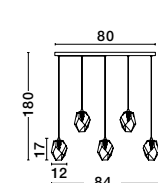

ICE - 9160231

Gradient White Colour
Glass & White Metal
LED G9 1x5 Watt 230 Volt
IP20 Bulb Excluded
D: 12 H: 17 H: 180 cm

ICE - 9160233

Gradient White Colour
Glass & White Metal
LED G9 3x5 Watt 230 Volt
IP20 Bulb Excluded
D: 29 H: 180 cm

ICE - 9160235

Gradient White Colour
Glass & White Metal
LED G9 5x5 Watt 230 Volt
IP20 Bulb Excluded
D: 39 H: 180 cm

Adjustable

ICE - 9260235

Gradient White Colour
Glass & White Metal
LED G9 5x5 Watt 230 Volt
IP20 Bulb Excluded
L: 84 W: 12 H: 180 cm