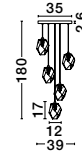

ICE - 9160231

Gradient White Colour
Glass & White Metal
LED G9 1x5 Watt 230 Volt
IP20 Bulb Excluded
D: 12 H: 17 H: 180 cm

ICE - 9160233

Gradient White Colour
Glass & White Metal
LED G9 3x5 Watt 230 Volt
IP20 Bulb Excluded
D: 29 H: 180 cm

ICE - 9160235

Gradient White Colour
Glass & White Metal
LED G9 5x5 Watt 230 Volt
IP20 Bulb Excluded
D: 39 H: 180 cm

Adjustable

ICE - 9260235

Gradient White Colour
Glass & White Metal
LED G9 5x5 Watt 230 Volt
IP20 Bulb Excluded
L: 84 W: 12 H: 180 cm