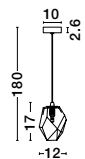

ICE - 9160231

Gradient White Colour
Glass & White Metal
LED G9 1x5 Watt 230 Volt
IP20 Bulb Excluded
D: 12 H: 17 H: 180 cm

ICE - 9160233

Gradient White Colour
Glass & White Metal
LED G9 3x5 Watt 230 Volt
IP20 Bulb Excluded
D: 29 H: 180 cm

ICE - 9160235

Gradient White Colour
Glass & White Metal
LED G9 5x5 Watt 230 Volt
IP20 Bulb Excluded
D: 39 H: 180 cm

Adjustable

ICE - 9260235

Gradient White Colour
Glass & White Metal
LED G9 5x5 Watt 230 Volt
IP20 Bulb Excluded
L: 84 W: 12 H: 180 cm