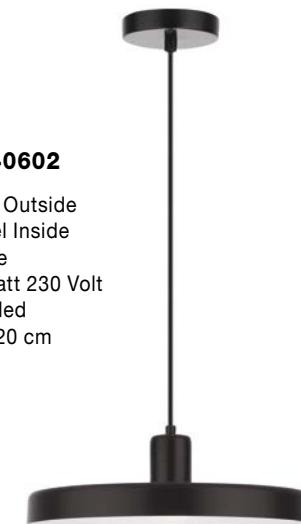

VICTORIA - 9104262

Blue & White Aluminium
White PVC Wire
LED E27 1x12 Watt 230 Volt
IP20 Bulb Excluded
D: 26 H1: 13 H2: 120 cm

VICTORIA - 9104263

Blue & White Aluminium
White PVC Wire
LED E27 1x12 Watt 230 Volt
IP20 Bulb Excluded
D: 29 H1: 26 H2: 120 cm

VICTORIA - 9104261

Blue & White Aluminium
White PVC Wire
LED E27 1x12 Watt 230 Volt
IP20 Bulb Excluded
D: 40 H1: 18 H2: 120 cm

CHIOTO - 540602

Matt Black Steel Outside
Shiny White Steel Inside
Black Fabric Wire
LED E27 1x12 Watt 230 Volt
IP20 Bulb Excluded
D: 36 H1: 4 H2: 120 cm

CHIOTO - 540601

Matt Black Steel Outside
Shiny White Steel Inside
Black Fabric Wire
LED E27 1x12 Watt 230 Volt
IP20 Bulb Excluded
D: 60 H1: 4 H2: 120 cm