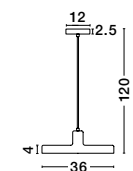

VICTORIA - 9104262

Blue & White Aluminium
White PVC Wire
LED E27 1x12 Watt 230 Volt
IP20 Bulb Excluded
D: 26 H1: 13 H2: 120 cm

VICTORIA - 9104263

Blue & White Aluminium
White PVC Wire
LED E27 1x12 Watt 230 Volt
IP20 Bulb Excluded
D: 29 H1: 26 H2: 120 cm

VICTORIA - 9104261

Blue & White Aluminium
White PVC Wire
LED E27 1x12 Watt 230 Volt
IP20 Bulb Excluded
D: 40 H1: 18 H2: 120 cm

CHIOTO - 540602

Matt Black Steel Outside
Shiny White Steel Inside
Black Fabric Wire
LED E27 1x12 Watt 230 Volt
IP20 Bulb Excluded
D: 36 H1: 4 H2: 120 cm

CHIOTO - 540601

Matt Black Steel Outside
Shiny White Steel Inside
Black Fabric Wire
LED E27 1x12 Watt 230 Volt
IP20 Bulb Excluded
D: 60 H1: 4 H2: 120 cm