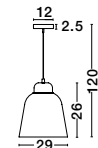

VICTORIA - 9104262

Blue & White Aluminium
White PVC Wire
LED E27 1x12 Watt 230 Volt
IP20 Bulb Excluded
D: 26 H1: 13 H2: 120 cm

VICTORIA - 9104263

Blue & White Aluminium
White PVC Wire
LED E27 1x12 Watt 230 Volt
IP20 Bulb Excluded
D: 29 H1: 26 H2: 120 cm

VICTORIA - 9104261

Blue & White Aluminium
White PVC Wire
LED E27 1x12 Watt 230 Volt
IP20 Bulb Excluded
D: 40 H1: 18 H2: 120 cm

CHIOTO - 540602

Matt Black Steel Outside
Shiny White Steel Inside
Black Fabric Wire
LED E27 1x12 Watt 230 Volt
IP20 Bulb Excluded
D: 36 H1: 4 H2: 120 cm

CHIOTO - 540601

Matt Black Steel Outside
Shiny White Steel Inside
Black Fabric Wire
LED E27 1x12 Watt 230 Volt
IP20 Bulb Excluded
D: 60 H1: 4 H2: 120 cm