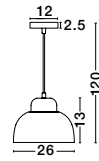

VICTORIA - 9104262

Blue & White Aluminium
White PVC Wire
LED E27 1x12 Watt 230 Volt
IP20 Bulb Excluded
D: 26 H1: 13 H2: 120 cm

VICTORIA - 9104263

Blue & White Aluminium
White PVC Wire
LED E27 1x12 Watt 230 Volt
IP20 Bulb Excluded
D: 29 H1: 26 H2: 120 cm

VICTORIA - 9104261

Blue & White Aluminium
White PVC Wire
LED E27 1x12 Watt 230 Volt
IP20 Bulb Excluded
D: 40 H1: 18 H2: 120 cm

CHIOTO - 540602

Matt Black Steel Outside
Shiny White Steel Inside
Black Fabric Wire
LED E27 1x12 Watt 230 Volt
IP20 Bulb Excluded
D: 36 H1: 4 H2: 120 cm

CHIOTO - 540601

Matt Black Steel Outside
Shiny White Steel Inside
Black Fabric Wire
LED E27 1x12 Watt 230 Volt
IP20 Bulb Excluded
D: 60 H1: 4 H2: 120 cm