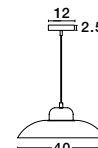

VICTORIA - 9104262

Blue & White Aluminium
White PVC Wire
LED E27 1x12 Watt 230 Volt
IP20 Bulb Excluded
D: 26 H1: 13 H2: 120 cm

VICTORIA - 9104263

Blue & White Aluminium
White PVC Wire
LED E27 1x12 Watt 230 Volt
IP20 Bulb Excluded
D: 29 H1: 26 H2: 120 cm

VICTORIA - 9104261

Blue & White Aluminium
White PVC Wire
LED E27 1x12 Watt 230 Volt
IP20 Bulb Excluded
D: 40 H1: 18 H2: 120 cm

CHIOTO - 540602

Matt Black Steel Outside
Shiny White Steel Inside
Black Fabric Wire
LED E27 1x12 Watt 230 Volt
IP20 Bulb Excluded
D: 36 H1: 4 H2: 120 cm