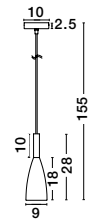

GRANT - 8883801
 White Aluminium
 Natural Wood
 White Fabric Wire
 LED E14 1x5 Watt 230 Volt
 IP20 Bulb Excluded
 D: 9 H: 28 H2: 155 cm

GRANT - 8883802
 Black Aluminium
 Natural Wood
 Black Fabric Wire
 LED E14 1x5 Watt 230 Volt
 IP20 Bulb Excluded
 D: 9 H: 28 H2: 155 cm

LILA - 671601
 White Metal & Natural Wood
 LED E27 1x12 Watt 230 Volt
 IP20 Bulb Excluded
 D: 16 H: 59 cm

LILA - 671602
 Black Metal & Natural Wood
 LED E27 1x12 Watt 230 Volt
 IP20 Bulb Excluded
 D: 16 H: 59 cm