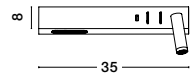

USB CHARGER

Rotating & Adjustable

USB CHARGER

VIDA - 9533521

Sandy Black Metal
Adjustable - Switch On/Off
USB Charger
LED Cree 230 Volt 3000K
Backlight 5 Watt 350Lm
Reader 1x3 Watt 210Lm IP20
L: 35 W: 10 H: 8 cm