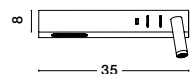

VIDA - 9533523

Sandy White Metal
Adjustable - Switch On/Off
USB Charger
LED Cree 230 Volt 3000K
Backlight 5 Watt 350Lm
Reader 1x3 Watt 210Lm IP20
L: 35 W: 10 H: 8 cm