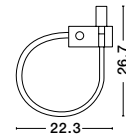

**GENEVA - 8126581**

White Aluminium  
Adjustable  
Switch On/Off  
LED Samsung 3 Watt  
190Lm 3000K IP20  
L: 22.3 W: 4.8 H: 26.7 cm

**GENEVA - 8126582**

Black Aluminium  
Adjustable  
Switch On/Off  
LED Samsung 3 Watt  
190Lm 3000K IP20  
L: 22.3 W: 4.8 H: 26.7 cm

**JACO - 8140321**

White Aluminium  
Adjustable  
Switch On/Off  
LED Samsung 3 Watt  
190Lm 3000K IP20  
L: 10 W: 3 H: 44 cm

**JACO - 8140322**

Black Aluminium  
Adjustable  
Switch On/Off  
LED Samsung 3 Watt  
190Lm 3000K IP20  
L: 10 W: 3 H: 44 cm