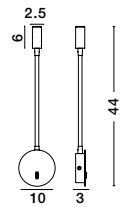

**GENEVA - 8126581**

White Aluminium  
Adjustable  
Switch On/Off  
LED Samsung 3 Watt  
190Lm 3000K IP20  
L: 22.3 W: 4.8 H: 26.7 cm

**GENEVA - 8126582**

Black Aluminium  
Adjustable  
Switch On/Off  
LED Samsung 3 Watt  
190Lm 3000K IP20  
L: 22.3 W: 4.8 H: 26.7 cm

**JACO - 8140321**

White Aluminium  
Adjustable  
Switch On/Off  
LED Samsung 3 Watt  
190Lm 3000K IP20  
L: 10 W: 3 H: 44 cm

**JACO - 8140322**

Black Aluminium  
Adjustable  
Switch On/Off  
LED Samsung 3 Watt  
190Lm 3000K IP20  
L: 10 W: 3 H: 44 cm