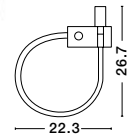

**GENEVA - 8126581**

White Aluminium  
Adjustable  
Switch On/Off  
LED Samsung 3 Watt  
190Lm 3000K IP20  
L: 22.3 W: 4.8 H: 26.7 cm

**GENEVA - 8126582**

Black Aluminium  
Adjustable  
Switch On/Off  
LED Samsung 3 Watt  
190Lm 3000K IP20  
L: 22.3 W: 4.8 H: 26.7 cm

**JACO - 8140321**

White Aluminium  
Adjustable  
Switch On/Off  
LED Samsung 3 Watt  
190Lm 3000K IP20  
L: 10 W: 3 H: 44 cm

**JACO - 8140322**

Black Aluminium  
Adjustable  
Switch On/Off  
LED Samsung 3 Watt  
190Lm 3000K IP20  
L: 10 W: 3 H: 44 cm