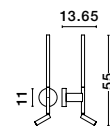

HANDY - 9182812

Sandy Black Aluminium & Acrylic
Adjustable/Rotating - Switch On/Off
LED Samsung 230 Volt 3000K
Backlight 6 Watt 310Lm
Reader 3 Watt 210Lm IP20
L: 2 W: 13.65 H: 55 cm