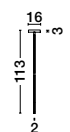

HANDY - 9183252

Sandy Black Aluminium & Acrylic
Rotating - Switch On/Off
LED Samsung 22 Watt 230 Volt
2000Lm 3000K IP20
D: 16 H: 113 cm