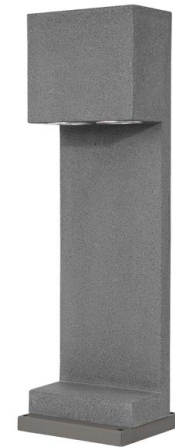

IP65

GRANTE . 9790021

Gray Concrete & Aluminium
LED 5 Watt 365Lm 3000K
220-240 Volt IP65
L: 12 W: 12 H: 53 cm

GRANTE . 9790022

Gray Concrete & Aluminium
LED GU10 2x10 Watt
100-240 Volt
Bulb Excluded IP65
L: 20 W: 12 H: 60 cm

BARCO . 9540207

Gray Cement
Glass Diffuser
LED 6 Watt 450Lm
3000K 120-230V IP65
L: 12 W: 12 H: 25 cm

BARCO . 9540208

Gray Cement
Glass Diffuser
LED 6 Watt 450Lm
3000K 120-230V IP65
L: 12 W: 12 H: 60 cm