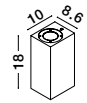

FUENTO . 9790551

White Sandstone
Glass Diffuser
LED GU10 2x7 Watt IP65
100-240 Volt Bulb Excluded
Light Up & Down
L: 8.6 W: 10 H: 18 cm