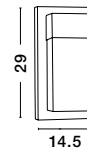

LETO - 9060202

Sandy Black Aluminium
Acrylic Diffuser
LED 18 Watt 2132Lm
3000K 220-240V
Beam Angle 120° IP65
L: 14.5 W: 10.2 H: 29 cm