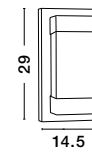

LETO - 9060203

Sandy Black Aluminium
Acrylic Diffuser
LED 18 Watt 2132Lm
3000K 220-240V
Beam Angle 120° IP65
L: 14.5 W: 10.2 H: 29 cm

LETO - 9060204

Sandy Black Aluminium
Acrylic Diffuser
LED 18 Watt 2132Lm
3000K 220-240V
Beam Angle 120° IP65
L: 29 W: 14.5 H: 10.2 cm