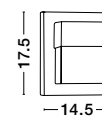

LETO - 9060205

Sandy Black Aluminium
Acrylic Diffuser
LED 10 Watt 1208Lm
3000K 220-240V
Beam Angle 120° IP65
L: 14.5 W: 10.2 H: 17.5 cm