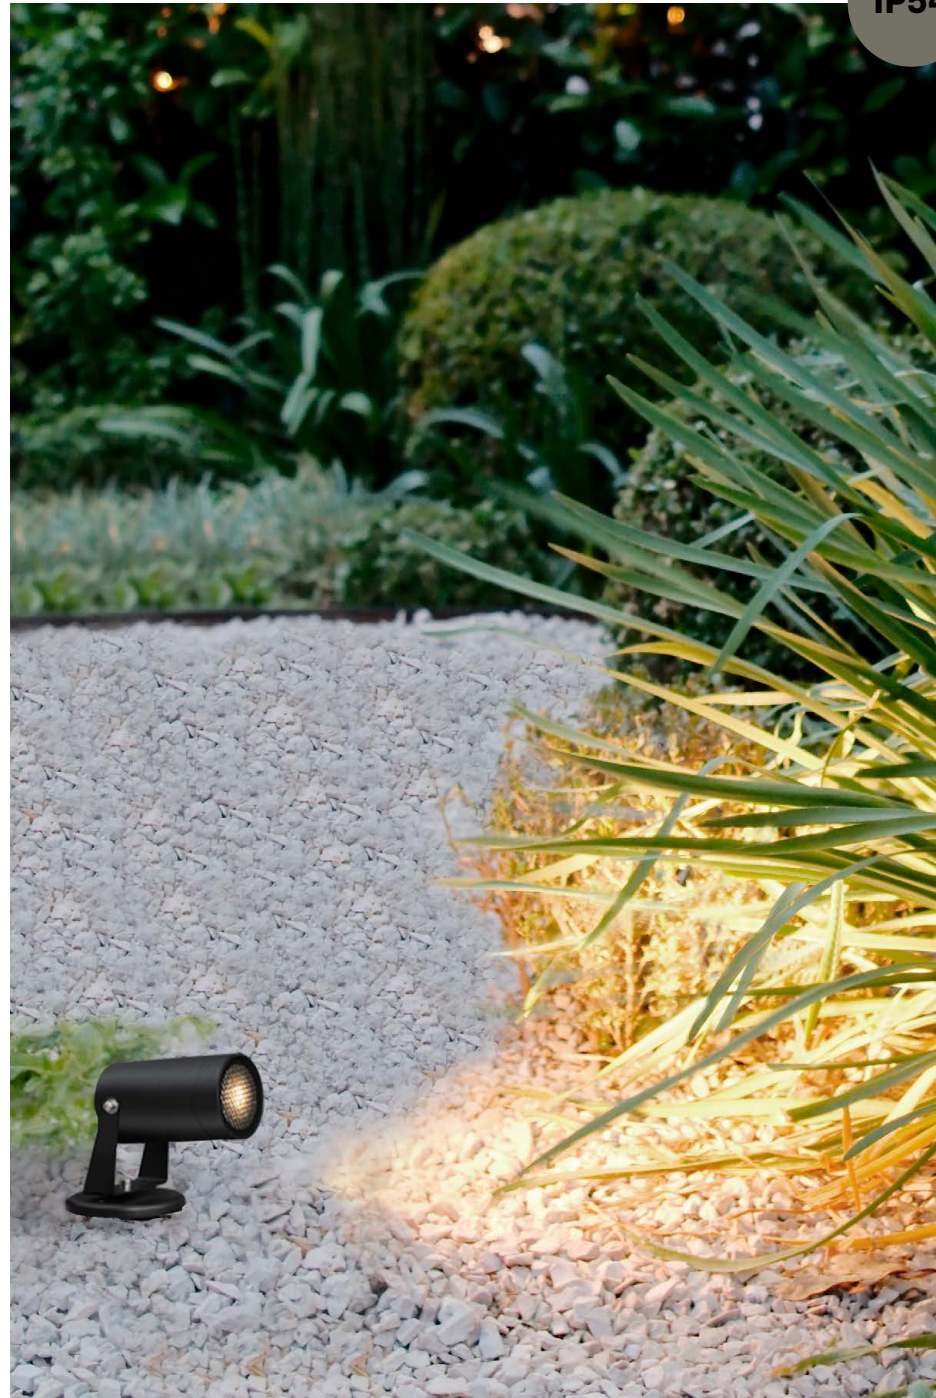

IP65

Rotating & Adjustable

**VIDA - 9026128**  
Black Aluminium & Clear Glass  
LED GU10 1x10 Watt  
220-240 Volt  
Bulb Excluded IP65  
D: 7 W: 9.5 H: 21 cm

Rotating & Adjustable

**CALIX - 9172870**  
Black Aluminium & Clear Glass  
LED 3W Watt 273Lm  
3000K 220-240 Volt  
Beam Angle 24° IP65  
D: 40 W: 7.3 H: 22.5 cm

IP54

Rotating & Adjustable

**DESTRY - 9136184**  
Black Aluminium & Clear Glass  
Honeycomb Antiglare Diffuser  
LED GU10 1x10 Watt  
220-240 Volt  
Bulb Excluded IP54  
D: 5.5 W: 9.5 H: 11.5 cm

Rotating & Adjustable

**DESTRY - 9136183**  
Black Aluminium & Clear Glass  
Honeycomb Antiglare Diffuser  
LED GU10 1x10 Watt  
220-240 Volt  
Bulb Excluded IP54  
D: 5.5 W: 9.5 H: 30 cm