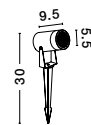

IP54

Rotating & Adjustable

**DESTRY - 9136184**  
Black Aluminium & Clear Glass  
Honeycomb Antiglare Diffuser  
LED GU10 1x10 Watt  
220-240 Volt  
Bulb Excluded IP54  
D: 5.5 W: 9.5 H: 11.5 cm

Rotating & Adjustable

**DESTRY - 9136183**  
Black Aluminium & Clear Glass  
Honeycomb Antiglare Diffuser  
LED GU10 1x10 Watt  
220-240 Volt  
Bulb Excluded IP54  
D: 5.5 W: 9.5 H: 30 cm