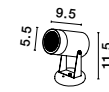

IP65

Rotating & Adjustable

VIDA - 9026128
Black Aluminium & Clear Glass
LED GU10 1x10 Watt
220-240 Volt
Bulb Excluded IP65
D: 7 W: 9.5 H: 21 cm

Rotating & Adjustable

CALIX - 9172870
Black Aluminium & Clear Glass
LED 3W Watt 273Lm
3000K 220-240 Volt
Beam Angle 24° IP65
D: 40 W: 7.3 H: 22.5 cm

IP54

Rotating & Adjustable

DESTRY - 9136184
Black Aluminium & Clear Glass
Honeycomb Antiglare Diffuser
LED GU10 1x10 Watt
220-240 Volt
Bulb Excluded IP54
D: 5.5 W: 9.5 H: 11.5 cm

Rotating & Adjustable

DESTRY - 9136183
Black Aluminium & Clear Glass
Honeycomb Antiglare Diffuser
LED GU10 1x10 Watt
220-240 Volt
Bulb Excluded IP54
D: 5.5 W: 9.5 H: 30 cm