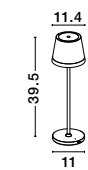

Charging time: 4.5hrs
 • Touch 1: 100% of light - 10hrs
 • Touch 2: 50% of light - 20 hrs

IP54

TWO DIFFERENT TYPES OF CHARGING

PG RECHARGING BASE

USB TYPE C

SEINA - 9223406
 Dimmable
 Sandy Black Aluminium & Acrylic
 LED 2 Watt 192Lm
 2700K DC 5 Volt IP54
 Switch On/Off
 Rechargeable with PG base or White USB Type C Wire
 D: 11.4 H: 39.5 cm

SEINA - 9223407
 Dimmable
 Sandy White Aluminium & Acrylic
 LED 2 Watt 192Lm
 2700K DC 5 Volt IP54
 Switch On/Off
 Rechargeable with PG base or White USB Type C Wire
 D: 11.4 H: 39.5 cm

BASE - 9223408
 Sandy Black Aluminium
 PG Recharging Base Compatible with codes 9223406 & 9223407