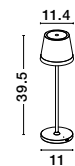

Charging time: 4.5hrs
 • Touch 1: 100% of light - 10hrs
 • Touch 2: 50% of light - 20 hrs

SEINA - 9223403

Dimmable
 Sandy Brown Aluminium & Acrylic
 LED 2 Watt 192Lm
 2700K DC 5 Volt IP54
 Switch On/Off/ USB Type C Wire
 Rechargeable with PG base
 D: 11.4 H: 39.5 cm

SEINA - 9223405

Dimmable
 Sandy Olive Green Aluminium & Acrylic
 LED 2 Watt 192Lm
 2700K DC 5 Volt IP54
 Switch On/Off/ USB Type C Wire
 Rechargeable with PG base
 D: 11.4 H: 39.5 cm

SEINA - 9223404

Dimmable
 Sandy Balsalt Grey Aluminium & Acrylic
 LED 2 Watt 192Lm
 2700K DC 5 Volt IP54
 Switch On/Off / USB Type C Wire
 Rechargeable with PG base
 D: 11.4 H: 39.5 cm