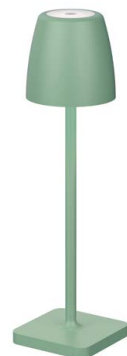

**IP54** PORTABLE 

Charging time: 7-8hrs  
 • Touch 1: 100% of light - 8-9hrs  
 • Touch 2: 5% of light - 280 hrs

**COLT - 9223412**  
 Dimmable  
 Sandy Rust Brown Die-Casting Aluminium & Acrylic  
 LED 2 Watt 207Lm 3000K IP54  
 Beam Angle 62° DC 5 Volt  
 Switch On/Off USB Wire  
 D: 8 H: 30 cm

**COLT - 9223414**  
 Dimmable  
 Sandy Olive Green Die-Casting Aluminium & Acrylic  
 LED 2 Watt 207Lm 3000K IP54  
 Beam Angle 62° DC 5 Volt  
 Switch On/Off USB Wire  
 D: 8 H: 30 cm

**COLT - 9223413**  
 Dimmable  
 Sandy Dark Grey Die-Casting Aluminium & Acrylic  
 LED 2 Watt 207Lm 3000K IP54  
 Beam Angle 62° DC 5 Volt  
 Switch On/Off USB Wire  
 D: 8 H: 30 cm

**ADAPTOR - 9223409**  
 Black adaptor 5V 2A

**ADAPTOR - 9223410**  
 White adaptor 5V 2A

**COLT - 9223415**  
 Dimmable  
 Sandy White Die-Casting Aluminium & Acrylic  
 LED 2 Watt 207Lm 3000K IP54  
 Beam Angle 62° DC 5 Volt  
 Switch On/Off USB Wire  
 D: 8 H: 30 cm