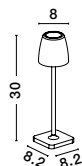

**COLT - 9223414**  
 Dimmable  
 Sandy Olive Green Die-Casting Aluminium & Acrylic  
 LED 2 Watt 207Lm 3000K IP54  
 Beam Angle 62° DC 5 Volt  
 Switch On/Off USB Wire  
 D: 8 H: 30 cm

**COLT - 9223413**  
 Dimmable  
 Sandy Dark Grey Die-Casting Aluminium & Acrylic  
 LED 2 Watt 207Lm 3000K IP54  
 Beam Angle 62° DC 5 Volt  
 Switch On/Off USB Wire  
 D: 8 H: 30 cm

**ADAPTOR - 9223409**  
 Black adaptor 5V 2A

**ADAPTOR - 9223410**  
 White adaptor 5V 2A

**COLT - 9223415**  
 Dimmable  
 Sandy White Die-Casting Aluminium & Acrylic  
 LED 2 Watt 207Lm 3000K IP54  
 Beam Angle 62° DC 5 Volt  
 Switch On/Off USB Wire  
 D: 8 H: 30 cm