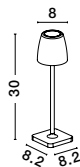

**IP54** PORTABLE 

Charging time: 7-8hrs  
 • Touch 1: 100% of light - 8-9hrs  
 • Touch 2: 5% of light - 280 hrs

**COLT - 9223412**  
 Dimmable  
 Sandy Rust Brown Die-Casting Aluminium & Acrylic  
 LED 2 Watt 207Lm 3000K IP54  
 Beam Angle 62° DC 5 Volt  
 Switch On/Off USB Wire  
 D: 8 H: 30 cm

**COLT - 9223414**  
 Dimmable  
 Sandy Olive Green Die-Casting Aluminium & Acrylic  
 LED 2 Watt 207Lm 3000K IP54  
 Beam Angle 62° DC 5 Volt  
 Switch On/Off USB Wire  
 D: 8 H: 30 cm

**COLT - 9223413**  
 Dimmable  
 Sandy Dark Grey Die-Casting Aluminium & Acrylic  
 LED 2 Watt 207Lm 3000K IP54  
 Beam Angle 62° DC 5 Volt  
 Switch On/Off USB Wire  
 D: 8 H: 30 cm