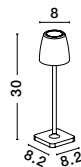

**IP54** PORTABLE 

Charging time: 7-8hrs  
 • Touch 1: 100% of light - 8-9hrs  
 • Touch 2: 5% of light - 280 hrs

**COLT - 9223412**  
 Dimmable  
 Sandy Rust Brown Die-Casting Aluminium & Acrylic  
 LED 2 Watt 207Lm 3000K IP54  
 Beam Angle 62° DC 5 Volt  
 Switch On/Off USB Wire  
 D: 8 H: 30 cm

**COLT - 9223414**  
 Dimmable  
 Sandy Olive Green Die-Casting Aluminium & Acrylic  
 LED 2 Watt 207Lm 3000K IP54  
 Beam Angle 62° DC 5 Volt  
 Switch On/Off USB Wire  
 D: 8 H: 30 cm

**COLT - 9223413**  
 Dimmable  
 Sandy Dark Grey Die-Casting Aluminium & Acrylic  
 LED 2 Watt 207Lm 3000K IP54  
 Beam Angle 62° DC 5 Volt  
 Switch On/Off USB Wire  
 D: 8 H: 30 cm