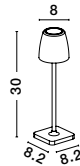

**IP54** PORTABLE 

Charging time: 7-8hrs  
 • Touch 1: 100% of light - 8-9hrs  
 • Touch 2: 5% of light - 280 hrs

**COLT - 9223412**  
 Dimmable  
 Sandy Rust Brown Die-Casting Aluminium & Acrylic  
 LED 2 Watt 207Lm 3000K IP54  
 Beam Angle 62° DC 5 Volt  
 Switch On/Off USB Wire  
 D: 8 H: 30 cm

**COLT - 9223414**  
 Dimmable  
 Sandy Olive Green Die-Casting Aluminium & Acrylic  
 LED 2 Watt 207Lm 3000K IP54  
 Beam Angle 62° DC 5 Volt  
 Switch On/Off USB Wire  
 D: 8 H: 30 cm

**COLT - 9223413**  
 Dimmable  
 Sandy Dark Grey Die-Casting Aluminium & Acrylic  
 LED 2 Watt 207Lm 3000K IP54  
 Beam Angle 62° DC 5 Volt  
 Switch On/Off USB Wire  
 D: 8 H: 30 cm