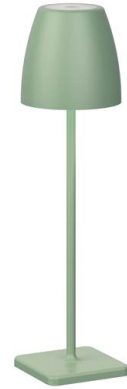

IP54 PORTABLE 

Charging time: 7-8hrs
 • Touch 1: 100% of light - 8-9hrs
 • Touch 2: 5% of light - 280 hrs

COLT - 9223999
 Dimmable
 Sandy Rust Brown Die-Casting Aluminium & Acrylic
 LED 2 Watt 207Lm 3000K IP54
 Beam Angle 62° DC 5 Volt
 Switch On/Off USB Wire
 D: 11 W: 11 H: 38 cm

COLT - 9223998
 Dimmable
 Sandy Olive Green Die-Casting Aluminium & Acrylic
 LED 2 Watt 207Lm 3000K IP54
 Beam Angle 62° DC 5 Volt
 Switch On/Off USB Wire
 D: 11 W: 11 H: 38 cm

COLT - 9223997
 Dimmable
 Sandy Dark Grey Die-Casting Aluminium & Acrylic
 LED 2 Watt 207Lm 3000K IP54
 Beam Angle 62° DC 5 Volt
 Switch On/Off USB Wire
 D: 11 W: 11 H: 38 cm

COLT - 9121911
 Dimmable
 Sandy White Die-Casting Aluminium & Acrylic
 LED 2 Watt 207Lm 3000K IP54
 Beam Angle 62° DC 5 Volt
 Switch On/Off USB Wire
 D: 11 W: 11 H: 38 cm

COLT - 9121912
 Dimmable
 Sandy Black Die-Casting Aluminium & Acrylic
 LED 2 Watt 207Lm 3000K IP54
 Beam Angle 62° DC 5 Volt
 Switch On/Off USB Wire
 D: 11 W: 11 H: 38 cm