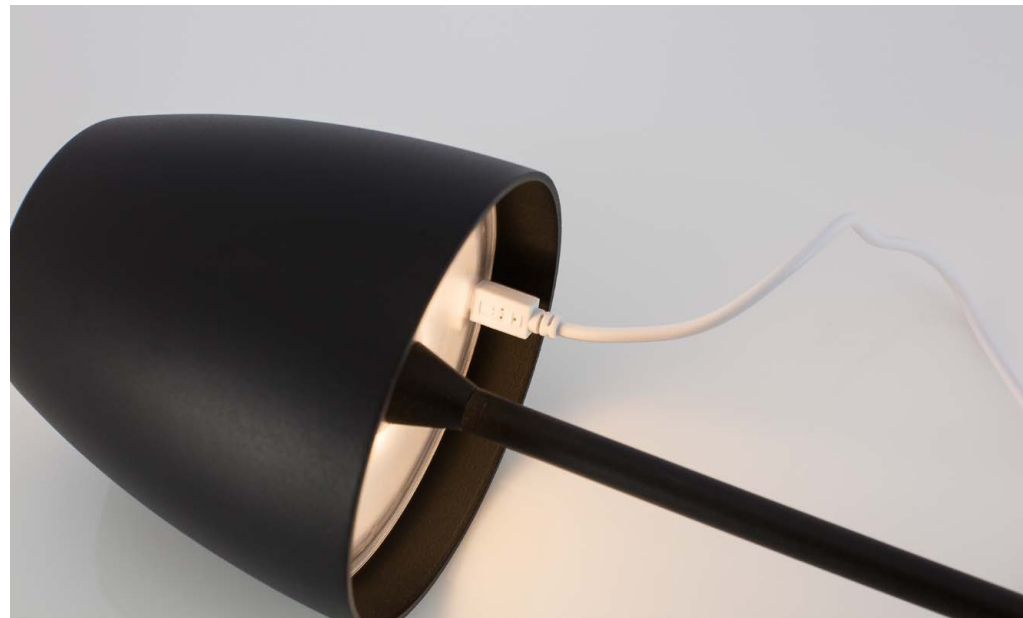

IP54 PORTABLE 

Charging time: 7-8hrs
 • Touch 1: 100% of light - 8-9hrs
 • Touch 2: 5% of light - 280 hrs

COLT - 9223999
 Dimmable
 Sandy Rust Brown Die-Casting Aluminium & Acrylic
 LED 2 Watt 207Lm 3000K IP54
 Beam Angle 62° DC 5 Volt
 Switch On/Off USB Wire
 D: 11 W: 11 H: 38 cm

COLT - 9223998
 Dimmable
 Sandy Olive Green Die-Casting Aluminium & Acrylic
 LED 2 Watt 207Lm 3000K IP54
 Beam Angle 62° DC 5 Volt
 Switch On/Off USB Wire
 D: 11 W: 11 H: 38 cm

COLT - 9223997
 Dimmable
 Sandy Dark Grey Die-Casting Aluminium & Acrylic
 LED 2 Watt 207Lm 3000K IP54
 Beam Angle 62° DC 5 Volt
 Switch On/Off USB Wire
 D: 11 W: 11 H: 38 cm

COLT - 9121911
 Dimmable
 Sandy White Die-Casting Aluminium & Acrylic
 LED 2 Watt 207Lm 3000K IP54
 Beam Angle 62° DC 5 Volt
 Switch On/Off USB Wire
 D: 11 W: 11 H: 38 cm

COLT - 9121912
 Dimmable
 Sandy Black Die-Casting Aluminium & Acrylic
 LED 2 Watt 207Lm 3000K IP54
 Beam Angle 62° DC 5 Volt
 Switch On/Off USB Wire
 D: 11 W: 11 H: 38 cm