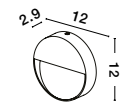

IP65

BRIGI - 9020927

Dark Grey Acrylic Cover & Diffuser
LED 1.2 Watt 158.99Lm
3000K 220-240V IP65
D: 11 W: 3.1 H: 11 cm

IP54

ARNE - 9492680

Anthracite Die-Casting Aluminium & Clear Acrylic
LED 1.5 Watt 39Lm
3000K 220-240V
Beam Angle 50° IP54
D: 12 W: 2.9 H: 12 cm

AIZEN - 9026120

White Aluminium & Clear Glass
LED 3 Watt 16Lm 3000K
600mA 100-240V
Beam Angle 148° IP54
Cut Out: L: 12.6 W: 4.2 H: 6 cm
L: 13.5 W: 5 H: 6.5 cm
Junction Box Included