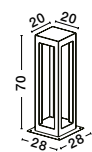

BEV - 9540214
Gray Cement
Glass Diffuser
LED 5 Watt 200Lm
3000K 120-230V IP65
L: 17 W: 17 H: 20 cm
LED IP65 WARM WHITE

BEV - 9540215
Gray Cement
Glass Diffuser
LED 5 Watt 200Lm
3000K 120-230V IP65
L: 20 W: 20 H: 35 cm
LED IP65 WARM WHITE

BEV - 9540216
Gray Cement
Glass Diffuser
LED 5 Watt 200Lm
3000K 120-230V IP65
L: 20 W: 20 H: 70 cm
LED IP65 WARM WHITE

IP65