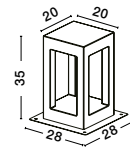

BEV - 9540214
Gray Cement
Glass Diffuser
LED 5 Watt 200Lm
3000K 120-230V IP65
L: 17 W: 17 H: 20 cm
LED IP65 WARM WHITE

BEV - 9540215
Gray Cement
Glass Diffuser
LED 5 Watt 200Lm
3000K 120-230V IP65
L: 20 W: 20 H: 35 cm
LED IP65 WARM WHITE