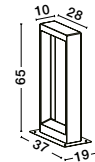

IP65

CAIRO . 9540217
Gray Cement
Glass Diffuser
LED 8 Watt 380Lm
3000K 120-230V IP65
L: 28 W: 10 H: 35 cm

CAIRO . 9540218
Gray Cement
Glass Diffuser
LED 8 Watt 380Lm
3000K 120-230V IP65
L: 28 W: 10 H: 65 cm