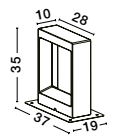

IP65

CAIRO . 9540217
Gray Cement
Glass Diffuser
LED 8 Watt 380Lm
3000K 120-230V IP65
L: 28 W: 10 H: 35 cm

CAIRO . 9540218
Gray Cement
Glass Diffuser
LED 8 Watt 380Lm
3000K 120-230V IP65
L: 28 W: 10 H: 65 cm