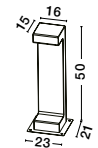

IP65

ARAN - 9540213

Gray Cement
Glass Diffuser
LED 8 Watt 380Lm
3000K 120-230V IP65
L: 16 W: 15 H: 50 cm

ARAN - 9540212

Gray Cement
Glass Diffuser
LED 5 Watt 200Lm
3000K 120-230V IP65
L: 15 W: 14 H: 70 cm

ARAN - 9540211

Gray Cement
Glass Diffuser
LED 2x5 Watt 850Lm
3000K 120-230V IP65
L: 13 W: 14.5 H: 70 cm