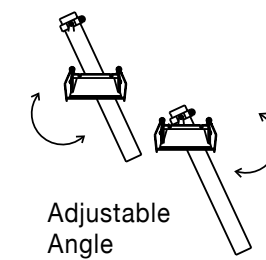

Adjustable

GIACOMO | 51855402

Gypsum & Black Metal
Downlight Adjustable
GU10 1x35 Watt 230 Volt
IP20 Bulb Excluded
D: 6 L: 15.5 H: 23 cm
Cut Out: 15.8 x 15.8 cm

ZETAN | 9232122

ZETAN | 9232121

Adjustable
Angle

Adjustable
Height

OVO | 9223111

OVO | 9223112

TRIMLESS

Photo	Code	Material	Watt	Volt	Ma	Lumen	LED Chip	Dimension (cm)	Cut Out (cm)	CRI	UGR	Beam Angle	Kelvin	Protection	Adj.	Driver Included	Class
	9232122	Black Aluminium	9W	220-240V	700	740Lm	Cree	D:2.6 H:25	7.5 cm	>90	<15	30°	3000K	IP20	✓	Eaglerise	III
	9232121	White Aluminium	9W	220-240V	700	740Lm	Cree	D:2.6 H:25	7.5 cm	>90	<15	30°	3000K	IP20	✓	Eaglerise	III
	9223111	Black Aluminium	9W	220-240V	700	740Lm	Cree	D:2.6 H:25	7.5 cm	>90	<15	30°	3000K	IP20	✓	Eaglerise	III
	9223112	White Aluminium	9W	220-240V	700	740Lm	Cree	D:2.6 H:25	7.5 cm	>90	<15	30°	3000K	IP20	✓	Eaglerise	III