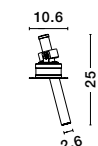

Gypsum & White Metal
Downlight Adjustable
GU10 1x35 Watt 230 Volt
IP20 Bulb Excluded
D: 6 L: 15.5 H: 23 cm
Cut Out: 15.8 x 15.8 cm

Adjustable

GIACOMO | 51855202

Gypsum & Black Metal
Downlight Adjustable
GU10 1x35 Watt 230 Volt
IP20 Bulb Excluded
D: 6 L: 15.5 H: 33 cm
Cut Out: 15.8 x 15.8 cm

Adjustable

GIACOMO | 51855402

Gypsum & Black Metal
Downlight Adjustable
GU10 1x35 Watt 230 Volt
IP20 Bulb Excluded
D: 6 L: 15.5 H: 23 cm
Cut Out: 15.8 x 15.8 cm

ZETAN | 9232122

ZETAN | 9232121

Adjustable
Angle

Adjustable
Height

OVO | 9223111

OVO | 9223112

TRIMLESS

Photo	Code	Material	Watt	Volt	Ma	Lumen	LED Chip	Dimension (cm)	Cut Out (cm)	CRI	UGR	Beam Angle	Kelvin	Protection	Adj.	Driver Included	Class
	9232122	Black Aluminium	9W	220-240V	700	740Lm	Cree	D:2.6 H:25	7.5 cm	>90	<15	30°	3000K	IP20	✓	Eaglerise	III
	9232121	White Aluminium	9W	220-240V	700	740Lm	Cree	D:2.6 H:25	7.5 cm	>90	<15	30°	3000K	IP20	✓	Eaglerise	III
	9223111	Black Aluminium	9W	220-240V	700	740Lm	Cree	D:2.6 H:25	7.5 cm	>90	<15	30°	3000K	IP20	✓	Eaglerise	III
	9223112	White Aluminium	9W	220-240V	700	740Lm	Cree	D:2.6 H:25	7.5 cm	>90	<15	30°	3000K	IP20	✓	Eaglerise	III