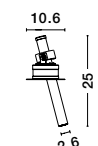

Gypsum & White Metal
Downlight Adjustable
GU10 1x35 Watt 230 Volt
IP20 Bulb Excluded
D: 6 L: 15.5 H: 23 cm
Cut Out: 15.8 x 15.8 cm

Adjustable

GIACOMO | 51855202

Gypsum & Black Metal
Downlight Adjustable
GU10 1x35 Watt 230 Volt
IP20 Bulb Excluded
D: 6 L: 15.5 H: 33 cm
Cut Out: 15.8 x 15.8 cm

Adjustable

GIACOMO | 51855402

Gypsum & Black Metal
Downlight Adjustable
GU10 1x35 Watt 230 Volt
IP20 Bulb Excluded
D: 6 L: 15.5 H: 23 cm
Cut Out: 15.8 x 15.8 cm

ZETAN | 9232122

ZETAN | 9232121

Adjustable
Angle

Adjustable
Height

OVO | 9223111

OVO | 9223112

TRIMLESS

Photo	Code	Material	Watt	Volt	Ma	Lumen	LED Chip	Dimension (cm)	Cut Out (cm)	CRI	UGR	Beam Angle	Kelvin	Protection	Adj.	Driver Included	Class
	9232122	Black Aluminium	9W	220-240V	700	740Lm	Cree	D:2.6 H:25	7.5 cm	>90	<15	30°	3000K	IP20	✓	Eaglerise	III
	9232121	White Aluminium	9W	220-240V	700	740Lm	Cree	D:2.6 H:25	7.5 cm	>90	<15	30°	3000K	IP20	✓	Eaglerise	III
	9223111	Black Aluminium	9W	220-240V	700	740Lm	Cree	D:2.6 H:25	7.5 cm	>90	<15	30°	3000K	IP20	✓	Eaglerise	III
	9223112	White Aluminium	9W	220-240V	700	740Lm	Cree	D:2.6 H:25	7.5 cm	>90	<15	30°	3000K	IP20	✓	Eaglerise	III