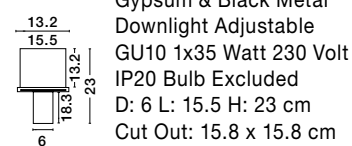

**GYPSUM
GU10**

Adjustable

GIACOMO | 51855201

Gypsum & White Metal
Downlight Adjustable
GU10 1x35 Watt 230 Volt
IP20 Bulb Excluded
D: 6 L: 15.5 H: 33 cm
Cut Out: 15.8 x 15.8 cm

Adjustable

GIACOMO | 51855401

Gypsum & White Metal
Downlight Adjustable
GU10 1x35 Watt 230 Volt
IP20 Bulb Excluded
D: 6 L: 15.5 H: 23 cm
Cut Out: 15.8 x 15.8 cm

Adjustable

GIACOMO | 51855202

Gypsum & Black Metal
Downlight Adjustable
GU10 1x35 Watt 230 Volt
IP20 Bulb Excluded
D: 6 L: 15.5 H: 33 cm
Cut Out: 15.8 x 15.8 cm

Adjustable

GIACOMO | 51855402

Gypsum & Black Metal
Downlight Adjustable
GU10 1x35 Watt 230 Volt
IP20 Bulb Excluded
D: 6 L: 15.5 H: 23 cm
Cut Out: 15.8 x 15.8 cm

ZETAN | 9232122

ZETAN | 9232121

Adjustable
Angle

Adjustable
Height

OVO | 9223111

OVO | 9223112

TRIMLESS

Photo	Code	Material	Watt	Volt	Ma	Lumen	LED Chip	Dimension (cm)	Cut Out (cm)	CRI	UGR	Beam Angle	Kelvin	Protection	Adj.	Driver Included	Class
	9232122	Black Aluminium	9W	220-240V	700	740Lm	Cree	D:2.6 H:25	7.5 cm	>90	<15	30°	3000K	IP20	✓	Eaglerise	III
	9232121	White Aluminium	9W	220-240V	700	740Lm	Cree	D:2.6 H:25	7.5 cm	>90	<15	30°	3000K	IP20	✓	Eaglerise	III
	9223111	Black Aluminium	9W	220-240V	700	740Lm	Cree	D:2.6 H:25	7.5 cm	>90	<15	30°	3000K	IP20	✓	Eaglerise	III
	9223112	White Aluminium	9W	220-240V	700	740Lm	Cree	D:2.6 H:25	7.5 cm	>90	<15	30°	3000K	IP20	✓	Eaglerise	III