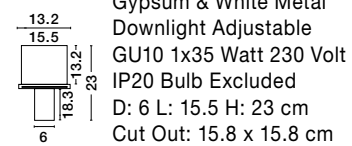

**GYPSUM
GU10**

Adjustable

GIACOMO | 51855201

Gypsum & White Metal
Downlight Adjustable
GU10 1x35 Watt 230 Volt
IP20 Bulb Excluded
D: 6 L: 15.5 H: 33 cm
Cut Out: 15.8 x 15.8 cm

Adjustable

GIACOMO | 51855401

Gypsum & White Metal
Downlight Adjustable
GU10 1x35 Watt 230 Volt
IP20 Bulb Excluded
D: 6 L: 15.5 H: 23 cm
Cut Out: 15.8 x 15.8 cm

Adjustable

GIACOMO | 51855202

Gypsum & Black Metal
Downlight Adjustable
GU10 1x35 Watt 230 Volt
IP20 Bulb Excluded
D: 6 L: 15.5 H: 33 cm
Cut Out: 15.8 x 15.8 cm

Adjustable

GIACOMO | 51855402

Gypsum & Black Metal
Downlight Adjustable
GU10 1x35 Watt 230 Volt
IP20 Bulb Excluded
D: 6 L: 15.5 H: 23 cm
Cut Out: 15.8 x 15.8 cm

ZETAN | 9232122

ZETAN | 9232121

Adjustable
Angle

Adjustable
Height

OVO | 9223111

OVO | 9223112

TRIMLESS

Photo	Code	Material	Watt	Volt	Ma	Lumen	LED Chip	Dimension (cm)	Cut Out (cm)	CRI	UGR	Beam Angle	Kelvin	Protection	Adj.	Driver Included	Class
	9232122	Black Aluminium	9W	220-240V	700	740Lm	Cree	D:2.6 H:25	7.5 cm	>90	<15	30°	3000K	IP20	✓	Eaglerise	III
	9232121	White Aluminium	9W	220-240V	700	740Lm	Cree	D:2.6 H:25	7.5 cm	>90	<15	30°	3000K	IP20	✓	Eaglerise	III
	9223111	Black Aluminium	9W	220-240V	700	740Lm	Cree	D:2.6 H:25	7.5 cm	>90	<15	30°	3000K	IP20	✓	Eaglerise	III
	9223112	White Aluminium	9W	220-240V	700	740Lm	Cree	D:2.6 H:25	7.5 cm	>90	<15	30°	3000K	IP20	✓	Eaglerise	III