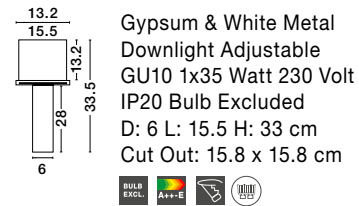

**GYPSUM
GU10**

Adjustable

GIACOMO | 51855201

Gypsum & White Metal
Downlight Adjustable
GU10 1x35 Watt 230 Volt
IP20 Bulb Excluded
D: 6 L: 15.5 H: 33 cm
Cut Out: 15.8 x 15.8 cm

Adjustable

GIACOMO | 51855401

Gypsum & White Metal
Downlight Adjustable
GU10 1x35 Watt 230 Volt
IP20 Bulb Excluded
D: 6 L: 15.5 H: 23 cm
Cut Out: 15.8 x 15.8 cm

Adjustable

GIACOMO | 51855202

Gypsum & Black Metal
Downlight Adjustable
GU10 1x35 Watt 230 Volt
IP20 Bulb Excluded
D: 6 L: 15.5 H: 33 cm
Cut Out: 15.8 x 15.8 cm

Adjustable

GIACOMO | 51855402

Gypsum & Black Metal
Downlight Adjustable
GU10 1x35 Watt 230 Volt
IP20 Bulb Excluded
D: 6 L: 15.5 H: 23 cm
Cut Out: 15.8 x 15.8 cm

ZETAN | 9232122

ZETAN | 9232121

Adjustable
Angle

Adjustable
Height

OVO | 9223111

OVO | 9223112

TRIMLESS

Photo	Code	Material	Watt	Volt	Ma	Lumen	LED Chip	Dimension (cm)	Cut Out (cm)	CRI	UGR	Beam Angle	Kelvin	Protection	Adj.	Driver Included	Class
	9232122	Black Aluminium	9W	220-240V	700	740Lm	Cree	D:2.6 H:25	7.5 cm	>90	<15	30°	3000K	IP20	✓	Eaglerise	III
	9232121	White Aluminium	9W	220-240V	700	740Lm	Cree	D:2.6 H:25	7.5 cm	>90	<15	30°	3000K	IP20	✓	Eaglerise	III
	9223111	Black Aluminium	9W	220-240V	700	740Lm	Cree	D:2.6 H:25	7.5 cm	>90	<15	30°	3000K	IP20	✓	Eaglerise	III
	9223112	White Aluminium	9W	220-240V	700	740Lm	Cree	D:2.6 H:25	7.5 cm	>90	<15	30°	3000K	IP20	✓	Eaglerise	III