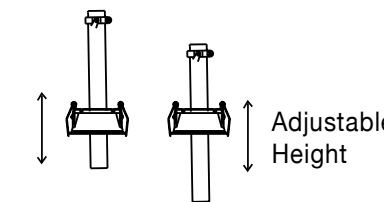

Gypsum & White Metal
Downlight Adjustable
GU10 1x35 Watt 230 Volt
IP20 Bulb Excluded
D: 6 L: 15.5 H: 23 cm
Cut Out: 15.8 x 15.8 cm

Adjustable

GIACOMO | 51855202

Gypsum & Black Metal
Downlight Adjustable
GU10 1x35 Watt 230 Volt
IP20 Bulb Excluded
D: 6 L: 15.5 H: 33 cm
Cut Out: 15.8 x 15.8 cm

Adjustable

GIACOMO | 51855402

Gypsum & Black Metal
Downlight Adjustable
GU10 1x35 Watt 230 Volt
IP20 Bulb Excluded
D: 6 L: 15.5 H: 23 cm
Cut Out: 15.8 x 15.8 cm

ZETAN | 9232122

ZETAN | 9232121

Adjustable
Angle

Adjustable
Height

OVO | 9223111

OVO | 9223112

TRIMLESS

Photo	Code	Material	Watt	Volt	Ma	Lumen	LED Chip	Dimension (cm)	Cut Out (cm)	CRI	UGR	Beam Angle	Kelvin	Protection	Adj.	Driver Included	Class
	9232122	Black Aluminium	9W	220-240V	700	740Lm	Cree	D:2.6 H:25	7.5 cm	>90	<15	30°	3000K	IP20	✓	Eaglerise	III
	9232121	White Aluminium	9W	220-240V	700	740Lm	Cree	D:2.6 H:25	7.5 cm	>90	<15	30°	3000K	IP20	✓	Eaglerise	III
	9223111	Black Aluminium	9W	220-240V	700	740Lm	Cree	D:2.6 H:25	7.5 cm	>90	<15	30°	3000K	IP20	✓	Eaglerise	III
	9223112	White Aluminium	9W	220-240V	700	740Lm	Cree	D:2.6 H:25	7.5 cm	>90	<15	30°	3000K	IP20	✓	Eaglerise	III