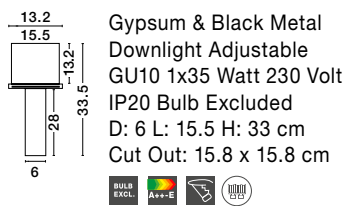

**GYPSUM
GU10**

Adjustable

GIACOMO | 51855201

Gypsum & White Metal
Downlight Adjustable
GU10 1x35 Watt 230 Volt
IP20 Bulb Excluded
D: 6 L: 15.5 H: 33 cm
Cut Out: 15.8 x 15.8 cm

Adjustable

GIACOMO | 51855401

Gypsum & White Metal
Downlight Adjustable
GU10 1x35 Watt 230 Volt
IP20 Bulb Excluded
D: 6 L: 15.5 H: 23 cm
Cut Out: 15.8 x 15.8 cm

Adjustable

GIACOMO | 51855202

Gypsum & Black Metal
Downlight Adjustable
GU10 1x35 Watt 230 Volt
IP20 Bulb Excluded
D: 6 L: 15.5 H: 33 cm
Cut Out: 15.8 x 15.8 cm

Adjustable

GIACOMO | 51855402

Gypsum & Black Metal
Downlight Adjustable
GU10 1x35 Watt 230 Volt
IP20 Bulb Excluded
D: 6 L: 15.5 H: 23 cm
Cut Out: 15.8 x 15.8 cm

ZETAN | 9232122

ZETAN | 9232121

Adjustable
Angle

Adjustable
Height

OVO | 9223111

OVO | 9223112

TRIMLESS

Photo	Code	Material	Watt	Volt	Ma	Lumen	LED Chip	Dimension (cm)	Cut Out (cm)	CRI	UGR	Beam Angle	Kelvin	Protection	Adj.	Driver Included	Class
	9232122	Black Aluminium	9W	220-240V	700	740Lm	Cree	D:2.6 H:25	7.5 cm	>90	<15	30°	3000K	IP20	✓	Eaglerise	III
	9232121	White Aluminium	9W	220-240V	700	740Lm	Cree	D:2.6 H:25	7.5 cm	>90	<15	30°	3000K	IP20	✓	Eaglerise	III
	9223111	Black Aluminium	9W	220-240V	700	740Lm	Cree	D:2.6 H:25	7.5 cm	>90	<15	30°	3000K	IP20	✓	Eaglerise	III
	9223112	White Aluminium	9W	220-240V	700	740Lm	Cree	D:2.6 H:25	7.5 cm	>90	<15	30°	3000K	IP20	✓	Eaglerise	III