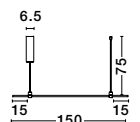

GRAMMI 03 | 9028348

Magnetic Tubular Structure
Satin Gold Aluminium IP20
Included Driver 60 Watt
AC220-240V Output 24V DC
L: 150 H: 35 cm

GRAMMI 04 | 9028750

Magnetic Tubular Structure
Satin Gold Aluminium IP20
Included Driver 60 Watt
AC220-240V Output 24V DC
L: 150 H: 75 cm