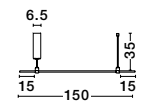

GRAMMI 03 | 9028348

Magnetic Tubular Structure
Satin Gold Aluminium IP20
Included Driver 60 Watt
AC220-240V Output 24V DC
L: 150 H: 35 cm

GRAMMI 04 | 9028750

Magnetic Tubular Structure
Satin Gold Aluminium IP20
Included Driver 60 Watt
AC220-240V Output 24V DC
L: 150 H: 75 cm