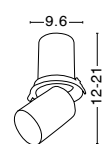

JUNO | 7770442 · 15W