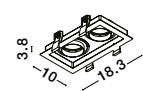

Rotating

CEDI | 9430241

Sandy Black & White Aluminium
LED GU10 1x10 Watt IP20
220-240 Volt Bulb Excluded
L: 10 W: 10 H: 3.8 cm
Cut Out: 9.5 x 9.5 cm

Rotating

CEDI | 9430242

Sandy Black Aluminium
LED GU10 1x10 Watt IP20
220-240 Volt Bulb Excluded
L: 10 W: 10 H: 3.8 cm
Cut Out: 9.5 x 9.5 cm

Rotating

CEDI | 9430551

Sandy Black & White Aluminium
LED GU10 2x10 Watt IP20
220-240 Volt Bulb Excluded
L: 18.3 W: 10 H: 3.8 cm
Cut Out: 9.5 x 18 cm

Rotating

CEDI | 9430552

Sandy Black Aluminium
LED GU10 2x10 Watt IP20
220-240 Volt Bulb Excluded
L: 18.3 W: 10 H: 3.8 cm
Cut Out: 9.5 x 18 cm