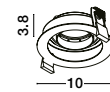

94991
SOFTENING LENS

94992
HONEYCOMB

Rotating

CEDI | 9430124

Sandy Black & White Aluminium
LED GU10 1x10 Watt IP20
220-240 Volt Bulb Excluded
D: 10 H: 3.8 cm
Cut Out: 9.5 cm

Rotating

CEDI | 9430125

Sandy Black Aluminium
LED GU10 1x10 Watt IP20
220-240 Volt Bulb Excluded
D: 10 H: 3.8 cm
Cut Out: 9.5 cm

Rotating

CEDI | 9430241

Sandy Black & White Aluminium
LED GU10 1x10 Watt IP20
220-240 Volt Bulb Excluded
L: 10 W: 10 H: 3.8 cm
Cut Out: 9.5 x 9.5 cm

Rotating

CEDI | 9430242

Sandy Black Aluminium
LED GU10 1x10 Watt IP20
220-240 Volt Bulb Excluded
L: 10 W: 10 H: 3.8 cm
Cut Out: 9.5 x 9.5 cm

Rotating

CEDI | 9430551

Sandy Black & White Aluminium
LED GU10 2x10 Watt IP20
220-240 Volt Bulb Excluded
L: 18.3 W: 10 H: 3.8 cm
Cut Out: 9.5 x 18 cm

Rotating

CEDI | 9430552

Sandy Black Aluminium
LED GU10 2x10 Watt IP20
220-240 Volt Bulb Excluded
L: 18.3 W: 10 H: 3.8 cm
Cut Out: 9.5 x 18 cm