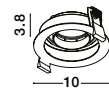

94991
SOFTENING LENS

94992
HONEYCOMB

Rotating

CEDI | 9430124

Sandy Black & White Aluminium
LED GU10 1x10 Watt IP20
220-240 Volt Bulb Excluded
D: 10 H: 3.8 cm
Cut Out: 9.5 cm

Rotating

CEDI | 9430125

Sandy Black Aluminium
LED GU10 1x10 Watt IP20
220-240 Volt Bulb Excluded
D: 10 H: 3.8 cm
Cut Out: 9.5 cm

Rotating

CEDI | 9430241

Sandy Black & White Aluminium
LED GU10 1x10 Watt IP20
220-240 Volt Bulb Excluded
L: 10 W: 10 H: 3.8 cm
Cut Out: 9.5 x 9.5 cm

Rotating

CEDI | 9430242

Sandy Black Aluminium
LED GU10 1x10 Watt IP20
220-240 Volt Bulb Excluded
L: 10 W: 10 H: 3.8 cm
Cut Out: 9.5 x 9.5 cm

Rotating

CEDI | 9430551

Sandy Black & White Aluminium
LED GU10 2x10 Watt IP20
220-240 Volt Bulb Excluded
L: 18.3 W: 10 H: 3.8 cm
Cut Out: 9.5 x 18 cm

Rotating

CEDI | 9430552

Sandy Black Aluminium
LED GU10 2x10 Watt IP20
220-240 Volt Bulb Excluded
L: 18.3 W: 10 H: 3.8 cm
Cut Out: 9.5 x 18 cm