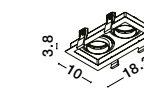

Rotating

CEDI | 9430241

Sandy Black & White Aluminium
LED GU10 1x10 Watt IP20
220-240 Volt Bulb Excluded
L: 10 W: 10 H: 3.8 cm
Cut Out: 9.5 x 9.5 cm

Rotating

CEDI | 9430242

Sandy Black Aluminium
LED GU10 1x10 Watt IP20
220-240 Volt Bulb Excluded
L: 10 W: 10 H: 3.8 cm
Cut Out: 9.5 x 9.5 cm

Rotating

CEDI | 9430551

Sandy Black & White Aluminium
LED GU10 2x10 Watt IP20
220-240 Volt Bulb Excluded
L: 18.3 W: 10 H: 3.8 cm
Cut Out: 9.5 x 18 cm

Rotating

CEDI | 9430552

Sandy Black Aluminium
LED GU10 2x10 Watt IP20
220-240 Volt Bulb Excluded
L: 18.3 W: 10 H: 3.8 cm
Cut Out: 9.5 x 18 cm