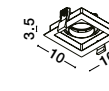

94991
SOFTENING LENS

94992
HONEYCOMB

Rotating

CEDI | 9430124

Sandy Black & White Aluminium
LED GU10 1x10 Watt IP20
220-240 Volt Bulb Excluded
D: 10 H: 3.8 cm
Cut Out: 9.5 cm

Rotating

CEDI | 9430125

Sandy Black Aluminium
LED GU10 1x10 Watt IP20
220-240 Volt Bulb Excluded
D: 10 H: 3.8 cm
Cut Out: 9.5 cm

Rotating

CEDI | 9430241

Sandy Black & White Aluminium
LED GU10 1x10 Watt IP20
220-240 Volt Bulb Excluded
L: 10 W: 10 H: 3.8 cm
Cut Out: 9.5 x 9.5 cm

Rotating

CEDI | 9430242

Sandy Black Aluminium
LED GU10 1x10 Watt IP20
220-240 Volt Bulb Excluded
L: 10 W: 10 H: 3.8 cm
Cut Out: 9.5 x 9.5 cm

Rotating

CEDI | 9430551

Sandy Black & White Aluminium
LED GU10 2x10 Watt IP20
220-240 Volt Bulb Excluded
L: 18.3 W: 10 H: 3.8 cm
Cut Out: 9.5 x 18 cm

Rotating

CEDI | 9430552

Sandy Black Aluminium
LED GU10 2x10 Watt IP20
220-240 Volt Bulb Excluded
L: 18.3 W: 10 H: 3.8 cm
Cut Out: 9.5 x 18 cm