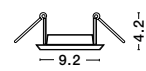

TAKE | 9350443

Sandy Black Aluminium
Consists of 2 Parts
LED GU10 1x10 Watt IP20
220-240 Volt Bulb Excluded
D: 9.2 H: 4.2 cm
Cut Out: 7.6 cm

TAKE | 9350444

Sandy White Aluminium
Consists of 2 Parts
LED GU10 1x10 Watt IP20
220-240 Volt Bulb Excluded
D: 9.2 H: 4.2 cm
Cut Out: 7.6 cm