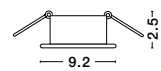

ENZO | 834802

Sandy Black Aluminium
Consists of 3 Parts
LED GU10 1x10 Watt IP20
220-240 Volt Bulb Excluded
D: 9.2 H: 2.5 cm
Cut Out: 7.8 cm

ENZO | 834801

Sandy White Aluminium
Consists of 3 Parts
LED GU10 1x10 Watt IP20
220-240 Volt Bulb Excluded
D: 9.2 H: 2.5 cm
Cut Out: 7.8 cm

TAKE | 9350443

Sandy Black Aluminium
Consists of 2 Parts
LED GU10 1x10 Watt IP20
220-240 Volt Bulb Excluded
D: 9.2 H: 4.2 cm
Cut Out: 7.6 cm

TAKE | 9350444

Sandy White Aluminium
Consists of 2 Parts
LED GU10 1x10 Watt IP20
220-240 Volt Bulb Excluded
D: 9.2 H: 4.2 cm
Cut Out: 7.6 cm