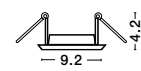

TAKE | 9350443

Sandy Black Aluminium
Consists of 2 Parts
LED GU10 1x10 Watt IP20
220-240 Volt Bulb Excluded
D: 9.2 H: 4.2 cm
Cut Out: 7.6 cm

TAKE | 9350444

Sandy White Aluminium
Consists of 2 Parts
LED GU10 1x10 Watt IP20
220-240 Volt Bulb Excluded
D: 9.2 H: 4.2 cm
Cut Out: 7.6 cm