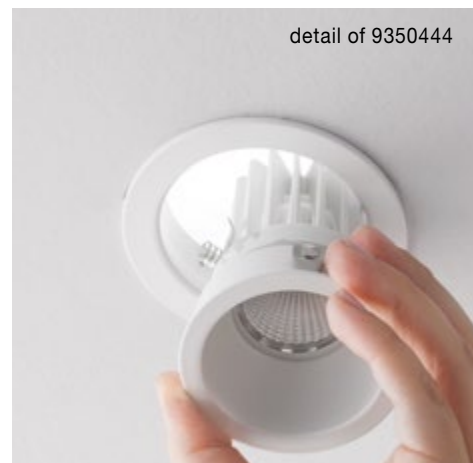

detail of 9350443

detail of 9350444