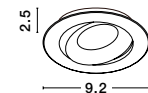

REDO | 9350442