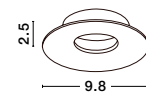

**REDO | 9418501**

Sandy White Aluminium  
LED GU10 1x10 Watt IP20  
220-240 Volt Bulb Excluded  
D: 9.8 H: 2.5 cm  
Cut Out: 6.5 cm

**REDO | 9418502**

Sandy Black Aluminium  
LED GU10 1x10 Watt IP20  
220-240 Volt Bulb Excluded  
D: 9.8 H: 2.5 cm  
Cut Out: 6.5 cm

Rotating

**REDO | 9350442**

Sandy White Aluminium  
LED GU10 1x10 Watt IP20  
220-240 Volt Bulb Excluded  
D: 9.2 H: 2.5 cm  
Cut Out: 7.6 cm

Rotating

**REDO | 9350441**

Sandy Black Aluminium  
LED GU10 1x10 Watt IP20  
220-240 Volt Bulb Excluded  
D: 9.2 H: 2.5 cm  
Cut Out: 7.6 cm