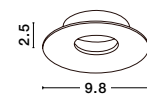

**REDO | 9418501**

Sandy White Aluminium  
LED GU10 1x10 Watt IP20  
220-240 Volt Bulb Excluded  
D: 9.8 H: 2.5 cm  
Cut Out: 6.5 cm

**REDO | 9418502**

Sandy Black Aluminium  
LED GU10 1x10 Watt IP20  
220-240 Volt Bulb Excluded  
D: 9.8 H: 2.5 cm  
Cut Out: 6.5 cm

Rotating

**REDO | 9350442**

Sandy White Aluminium  
LED GU10 1x10 Watt IP20  
220-240 Volt Bulb Excluded  
D: 9.2 H: 2.5 cm  
Cut Out: 7.6 cm

Rotating

**REDO | 9350441**

Sandy Black Aluminium  
LED GU10 1x10 Watt IP20  
220-240 Volt Bulb Excluded  
D: 9.2 H: 2.5 cm  
Cut Out: 7.6 cm