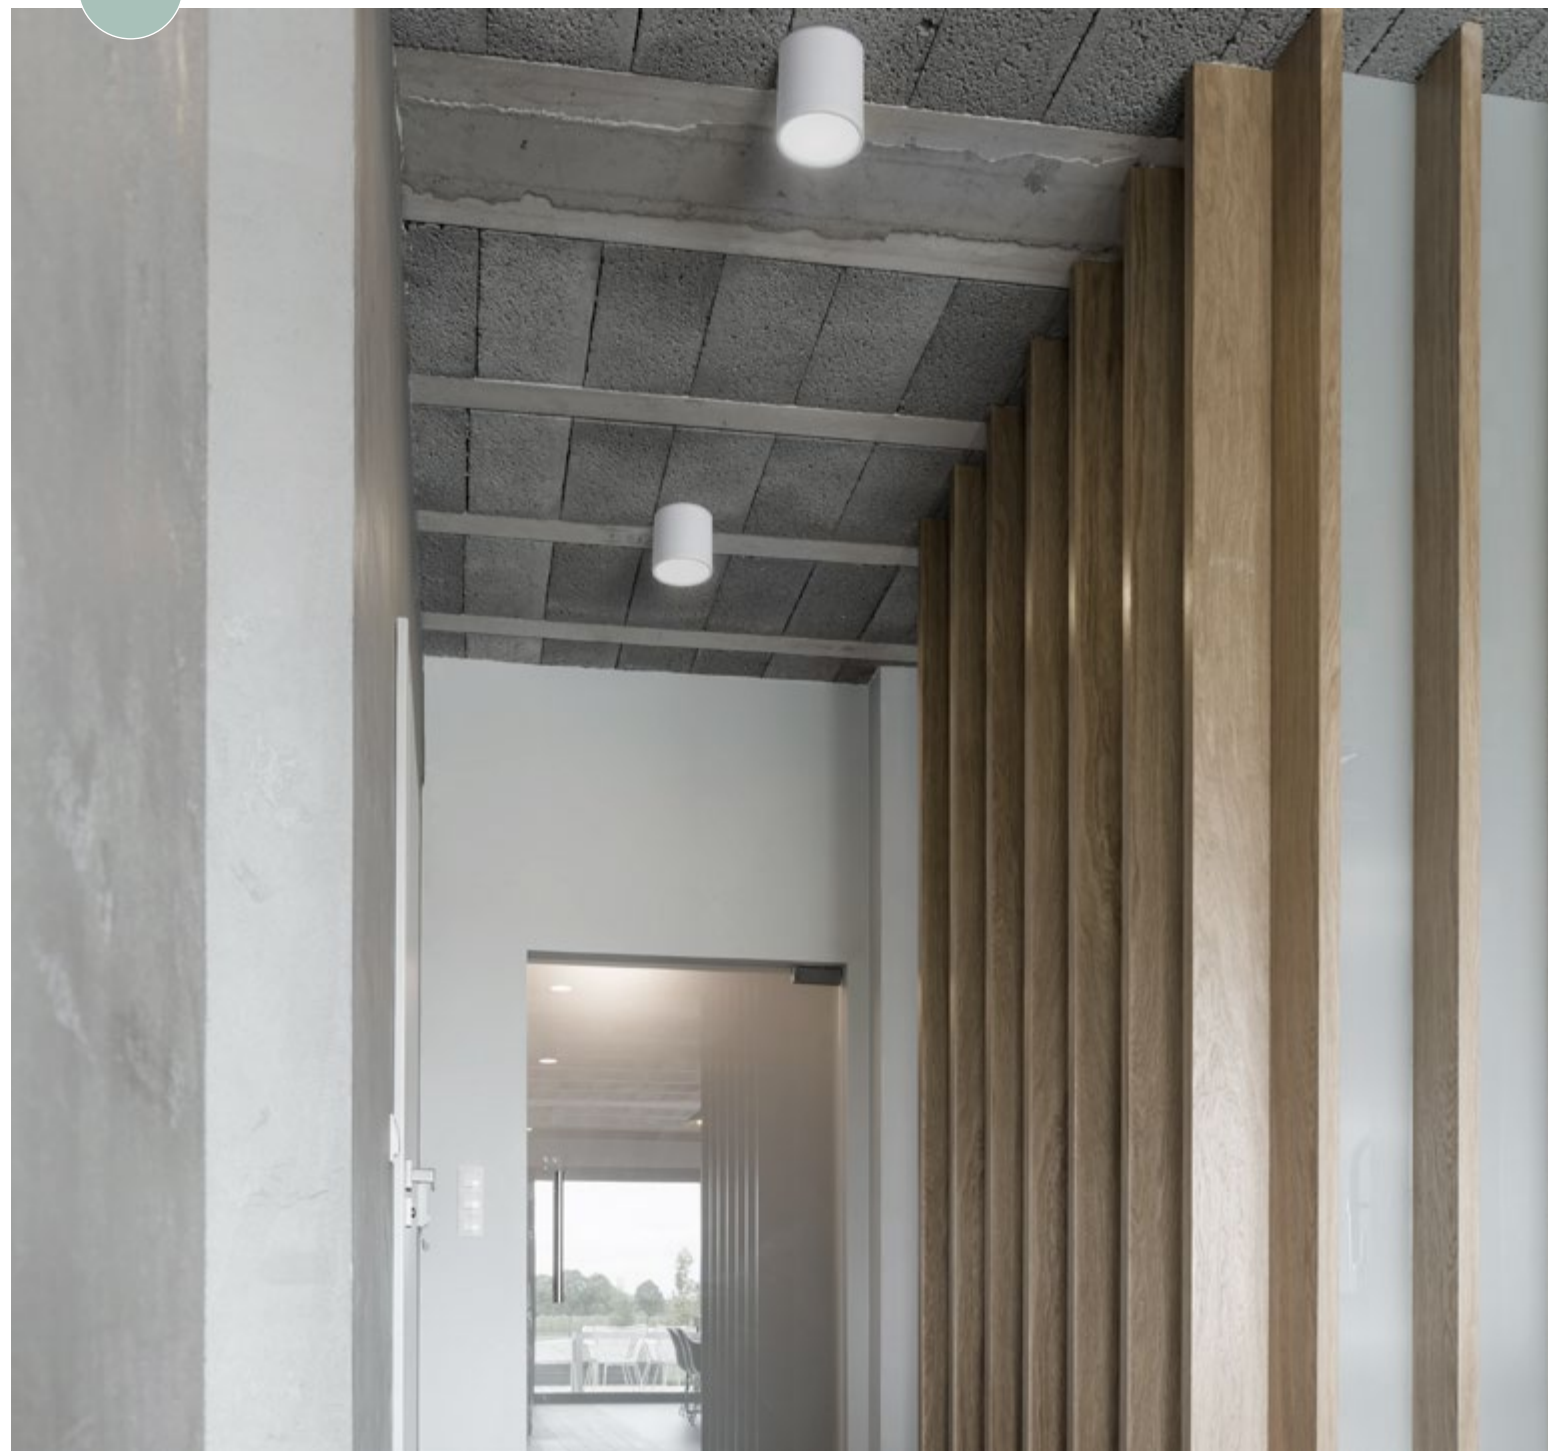

GARF | 9388901

Sandy Black Aluminium & Acrylic
LED 7 Watt 100-240 Volt
570Lm 3000K IP20
D: 7 H: 7.5 cm

GARF | 9388902

Sandy White Aluminium & Acrylic
LED 7 Watt 100-240 Volt
570Lm 3000K IP20
D: 7 H: 7.5 cm

LED

GU10

ESCA | 9387002

Sandy White Aluminium & Acrylic
LED GU10 1x10 Watt IP20
220-240 Volt Bulb Excluded
D: 6 H: 12.5 cm

ESCA | 9387001

Sandy Black Aluminium & Acrylic
LED GU10 1x10 Watt IP20
220-240 Volt Bulb Excluded
D: 6 H: 12.5 cm