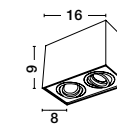

**RING**

**9012183** Matt Gold  
**9012184** Matt Silver

**RING**

**9012183** Matt Gold  
**9012184** Matt Silver

Rotating

**RENDE | 998092**

Sandy Black Aluminium  
LED GU10 2x10 Watt IP20  
220-240 Volt Bulb Excluded  
L: 16 W: 8 H: 9 cm