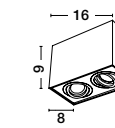

RENDE | 998091

Sandy White Aluminium
LED GU10 2x10 Watt IP20
220-240 Volt Bulb Excluded
L: 16 W: 8 H: 9 cm