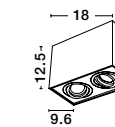

RENDE | 820602

Sandy White Aluminium
LED GU10 2x10 Watt IP20
220-240 Volt Bulb Excluded
L: 18 W: 9.6 H: 12.5 cm