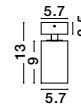

Rotating & Adjustable

**TOD | 9011311**

Sandy White Aluminium  
LED GU10 1x10 Watt IP20  
220-240 Volt Bulb Excluded  
D: 5.7 H1: 9 H2: 13 cm

Rotating & Adjustable

**TOD | 9011312**

Sandy Black Aluminium  
LED GU10 1x10 Watt IP20  
220-240 Volt Bulb Excluded  
D: 5.7 H1: 9 H2: 13 cm

Rotating & Adjustable

**TOD | 9012281**

Sandy White Aluminium  
LED GU10 3x10 Watt IP20  
220-240 Volt Bulb Excluded  
D: 22 H1: 9 H2: 12.7 cm

Rotating & Adjustable

**TOD | 9012282**

Sandy Black Aluminium  
LED GU10 3x10 Watt IP20  
220-240 Volt Bulb Excluded  
D: 22 H1: 9 H2: 12.7 cm