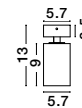

Rotating & Adjustable

**TOD | 9011311**

Sandy White Aluminium  
LED GU10 1x10 Watt IP20  
220-240 Volt Bulb Excluded  
D: 5.7 H1: 9 H2: 13 cm

Rotating & Adjustable

**TOD | 9011312**

Sandy Black Aluminium  
LED GU10 1x10 Watt IP20  
220-240 Volt Bulb Excluded  
D: 5.7 H1: 9 H2: 13 cm

Rotating & Adjustable

**TOD | 9012281**

Sandy White Aluminium  
LED GU10 3x10 Watt IP20  
220-240 Volt Bulb Excluded  
D: 22 H1: 9 H2: 12.7 cm

Rotating & Adjustable

**TOD | 9012282**

Sandy Black Aluminium  
LED GU10 3x10 Watt IP20  
220-240 Volt Bulb Excluded  
D: 22 H1: 9 H2: 12.7 cm