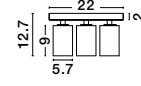

Rotating & Adjustable

**TOD | 9011311**

Sandy White Aluminium  
LED GU10 1x10 Watt IP20  
220-240 Volt Bulb Excluded  
D: 5.7 H1: 9 H2: 13 cm

Rotating & Adjustable

**TOD | 9011312**

Sandy Black Aluminium  
LED GU10 1x10 Watt IP20  
220-240 Volt Bulb Excluded  
D: 5.7 H1: 9 H2: 13 cm

Rotating & Adjustable

**TOD | 9012281**

Sandy White Aluminium  
LED GU10 3x10 Watt IP20  
220-240 Volt Bulb Excluded  
D: 22 H1: 9 H2: 12.7 cm

Rotating & Adjustable

**TOD | 9012282**

Sandy Black Aluminium  
LED GU10 3x10 Watt IP20  
220-240 Volt Bulb Excluded  
D: 22 H1: 9 H2: 12.7 cm