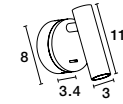

LAREDO | 8140521

Sandy White Aluminium
LED Samsung 3 Watt
Switch On/Off
190Lm 3000K IP20
D: 9 H: 11 cm

LAREDO | 8140522

Chrome Aluminium
LED Samsung 3 Watt
Switch On/Off
190Lm 3000K IP20
D: 9 H: 11 cm

CLIP | 9030203

Satin Brass Aluminium
LED Philips 3 Watt
Switch On/Off
190Lm 3000K IP20
D: 8 W: 3.4 H: 11 cm