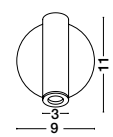

CLIP | 9030201

Sandy White Aluminium
LED Philips 3 Watt
Switch On/Off
190Lm 3000K IP20
D: 8 W: 3.4 H: 11 cm

ANTI
GLARE
NETWORK

CLIP | 9030202

Sandy Black Aluminium
LED Philips 3 Watt
Switch On/Off
190Lm 3000K IP20
D: 8 W: 3.4 H: 11 cm

LAREDO | 8140521

Sandy White Aluminium
LED Samsung 3 Watt
Switch On/Off
190Lm 3000K IP20
D: 9 H: 11 cm

LAREDO | 8140522

Chrome Aluminium
LED Samsung 3 Watt
Switch On/Off
190Lm 3000K IP20
D: 9 H: 11 cm

CLIP | 9030203

Satin Brass Aluminium
LED Philips 3 Watt
Switch On/Off
190Lm 3000K IP20
D: 8 W: 3.4 H: 11 cm