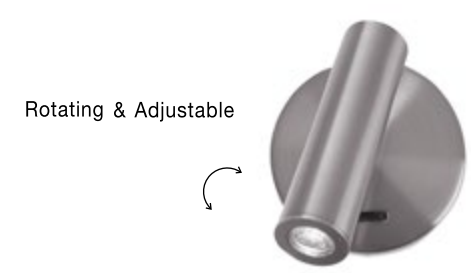

CLIP | 9030201

Sandy White Aluminium
LED Philips 3 Watt
Switch On/Off
190Lm 3000K IP20
D: 8 W: 3.4 H: 11 cm

ANTI
GLARE
NETWORK

CLIP | 9030202

Sandy Black Aluminium
LED Philips 3 Watt
Switch On/Off
190Lm 3000K IP20
D: 8 W: 3.4 H: 11 cm

LAREDO | 8140521

Sandy White Aluminium
LED Samsung 3 Watt
Switch On/Off
190Lm 3000K IP20
D: 9 H: 11 cm

LAREDO | 8140522

Chrome Aluminium
LED Samsung 3 Watt
Switch On/Off
190Lm 3000K IP20
D: 9 H: 11 cm

CLIP | 9030203

Satin Brass Aluminium
LED Philips 3 Watt
Switch On/Off
190Lm 3000K IP20
D: 8 W: 3.4 H: 11 cm