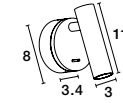

CLIP | 9030201

Sandy White Aluminium
LED Philips 3 Watt
Switch On/Off
190Lm 3000K IP20
D: 8 W: 3.4 H: 11 cm