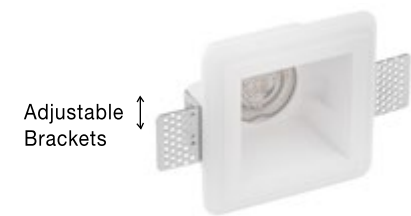

**CRATE | 9091631**

White Gypsum  
LED GU10 1x10 Watt IP20  
220-240 Volt Bulb Excluded  
D: 12 H: 6 cm  
Cut Out: 12.3 cm

- 9261**

Black
- 9262**

Silver
- 9263**

Bronze
- 9264**

Gold

**CRATE | 9090621**

White Gypsum  
LED GU10 1x10 Watt IP20  
220-240 Volt Bulb Excluded  
L: 12 W: 12 H: 6 cm  
Cut Out: 12.3 cm

- 9161**

Black
- 9162**

Silver
- 9163**

Bronze
- 9164**

Gold