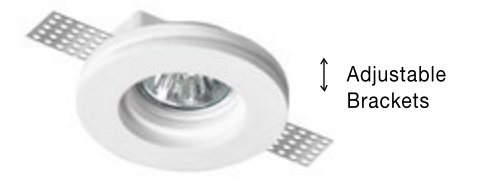

COSIMO | 9879103

White Gypsum
Adjustable Brackets
LED GU10 1x10 Watt IP20
220-240 Volt Bulb Excluded
D: 13 H: 4.5 cm
Cut Out: 13.5 cm

COSIMO | 41826001

White Gypsum
Adjustable Brackets
LED GU10 1x10 Watt IP20
220-240 Volt Bulb Excluded
D: 13 H: 5 cm
Cut Out: 13.5 cm

COSIMO | 9879105

White Gypsum
Adjustable Brackets
LED GU10 1x10 Watt IP20
220-240 Volt Bulb Excluded
D: 12 H: 4.3 cm
Cut Out: 12.5 cm

COSIMO | 51826202

White Gypsum
Adjustable Brackets
LED GU10 1x10 Watt IP20
220-240 Volt Bulb Excluded
D: 13 H: 4.5 cm
Cut Out: 13.5 cm

TOBIA | 9879111

White Gypsum
Adjustable Brackets
LED GU10 1x10 Watt IP20
220-240 Volt Bulb Excluded
D: 9.2 H: 5.2 cm
Cut Out: 8.8 cm

NEIVA | 620017

White Aluminium & Gypsum
Adjustable Brackets
LED GU10 1x10 Watt IP20
220-240 Volt Bulb Excluded
D: 14 H: 4.1 cm
Cut Out: 14.3 cm

COSIMO | 9879108

White Gypsum
LED GU10 1x10 Watt IP20
220-240 Volt Bulb Excluded
D: 10.3 H: 3 cm
Cut Out: 10.8 cm

COSIMO | 41844402

White Gypsum
LED GU10 1x10 Watt IP20
220-240 Volt Bulb Excluded
D: 10 H: 3 cm
Cut Out: 10.5 cm