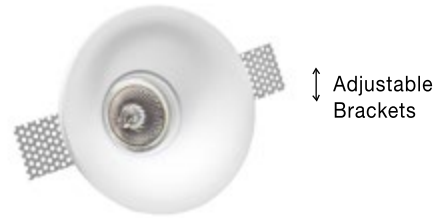

COSIMO | 9879103

White Gypsum
Adjustable Brackets
LED GU10 1x10 Watt IP20
220-240 Volt Bulb Excluded
D: 13 H: 4.5 cm
Cut Out: 13.5 cm

COSIMO | 41826001

White Gypsum
Adjustable Brackets
LED GU10 1x10 Watt IP20
220-240 Volt Bulb Excluded
D: 13 H: 5 cm
Cut Out: 13.5 cm

COSIMO | 9879105

White Gypsum
Adjustable Brackets
LED GU10 1x10 Watt IP20
220-240 Volt Bulb Excluded
D: 12 H: 4.3 cm
Cut Out: 12.5 cm

COSIMO | 51826202

White Gypsum
Adjustable Brackets
LED GU10 1x10 Watt IP20
220-240 Volt Bulb Excluded
D: 13 H: 4.5 cm
Cut Out: 13.5 cm

TOBIA | 9879111

White Gypsum
Adjustable Brackets
LED GU10 1x10 Watt IP20
220-240 Volt Bulb Excluded
D: 9.2 H: 5.2 cm
Cut Out: 8.8 cm

NEIVA | 620017

White Aluminium & Gypsum
Adjustable Brackets
LED GU10 1x10 Watt IP20
220-240 Volt Bulb Excluded
D: 14 H: 4.1 cm
Cut Out: 14.3 cm