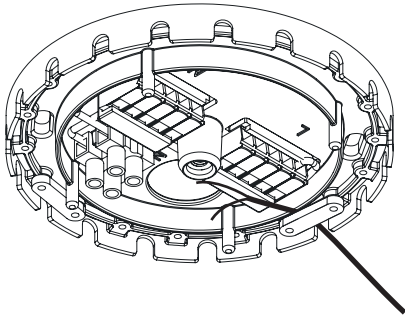

# CANOPY A MINI

**WARNING!** THIS CANOPY IS DESIGNED TO WORK ONLY WITH CAMELEON CABLES, CAMELEON CABLE SWITCH AND CAMELEON SHADES. THE FIXTURE MAY ONLY BE INSTALLED AND CONNECTED BY PERSONS QUALIFIED FOR WORK WITH ELECTRICAL EQUIPMENT.

1

2

3

4a

4b

5

6

7