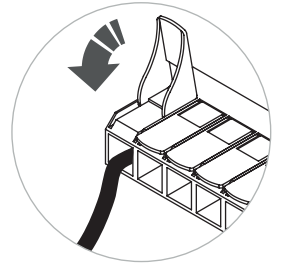

# CANOPY A MINI

**WARNING!** THIS CANOPY IS DESIGNED TO WORK ONLY WITH CAMELEON CABLES, CAMELEON CABLE SWITCH AND CAMELEON SHADES. THE FIXTURE MAY ONLY BE INSTALLED AND CONNECTED BY PERSONS QUALIFIED FOR WORK WITH ELECTRICAL EQUIPMENT.

1

2

3

4a

4b

5

6

7