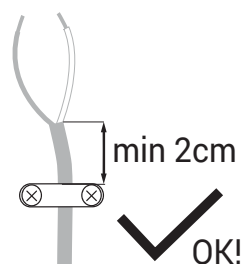

CANOPY A MINI

WARNING! THIS CANOPY IS DESIGNED TO WORK ONLY WITH CAMELEON CABLES, CAMELEON CABLE SWITCH AND CAMELEON SHADES. THE FIXTURE MAY ONLY BE INSTALLED AND CONNECTED BY PERSONS QUALIFIED FOR WORK WITH ELECTRICAL EQUIPMENT.

1

2

3

4a

4b

5