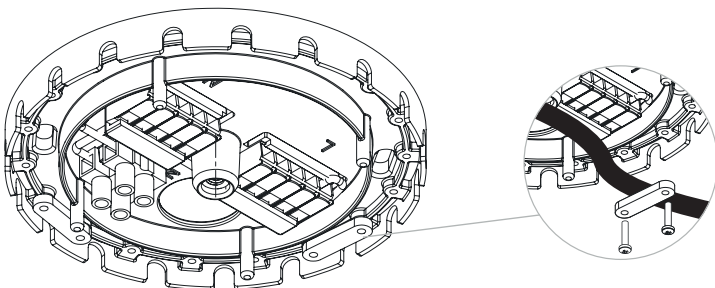

CANOPY A MINI

WARNING! THIS CANOPY IS DESIGNED TO WORK ONLY WITH CAMELEON CABLES, CAMELEON CABLE SWITCH AND CAMELEON SHADES. THE FIXTURE MAY ONLY BE INSTALLED AND CONNECTED BY PERSONS QUALIFIED FOR WORK WITH ELECTRICAL EQUIPMENT.

1

2

3

4a

4b

5