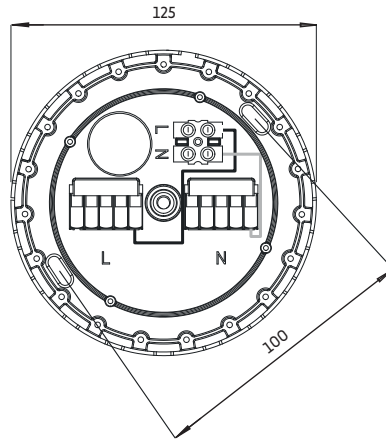

CANOPY A MINI

WARNING! THIS CANOPY IS DESIGNED TO WORK ONLY WITH CAMELEON CABLES, CAMELEON CABLE SWITCH AND CAMELEON SHADES. THE FIXTURE MAY ONLY BE INSTALLED AND CONNECTED BY PERSONS QUALIFIED FOR WORK WITH ELECTRICAL EQUIPMENT.

1

2

3

4a

4b

5