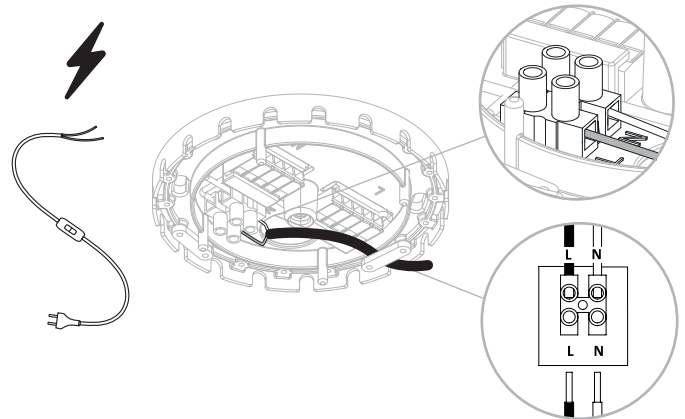

# CANOPY A MINI

**WARNING!** THIS CANOPY IS DESIGNED TO WORK ONLY WITH CAMELEON CABLES, CAMELEON CABLE SWITCH AND CAMELEON SHADES. THE FIXTURE MAY ONLY BE INSTALLED AND CONNECTED BY PERSONS QUALIFIED FOR WORK WITH ELECTRICAL EQUIPMENT.

1

2

3

4a

4b

5

6

7