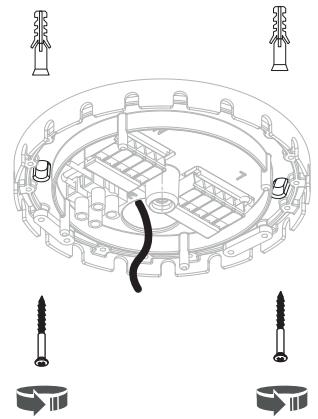

CANOPY A MINI

WARNING! THIS CANOPY IS DESIGNED TO WORK ONLY WITH CAMELEON CABLES, CAMELEON CABLE SWITCH AND CAMELEON SHADES. THE FIXTURE MAY ONLY BE INSTALLED AND CONNECTED BY PERSONS QUALIFIED FOR WORK WITH ELECTRICAL EQUIPMENT.

1

2

3

4a

4b

5