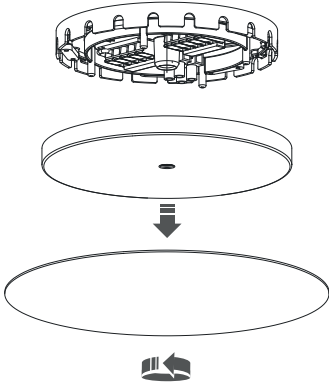

CANOPY A MINI

WARNING! THIS CANOPY IS DESIGNED TO WORK ONLY WITH CAMELEON CABLES, CAMELEON CABLE SWITCH AND CAMELEON SHADES. THE FIXTURE MAY ONLY BE INSTALLED AND CONNECTED BY PERSONS QUALIFIED FOR WORK WITH ELECTRICAL EQUIPMENT.

1