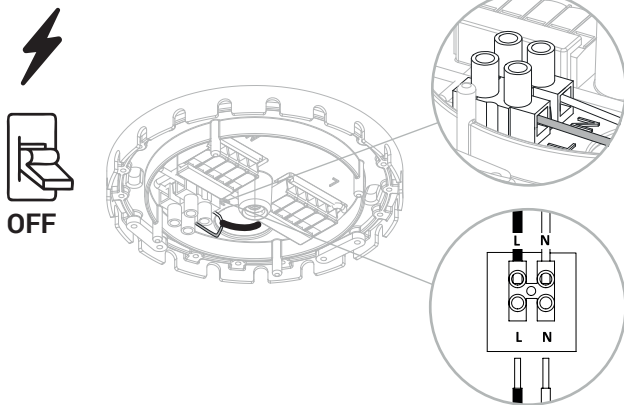

CANOPY A MINI

WARNING! THIS CANOPY IS DESIGNED TO WORK ONLY WITH CAMELEON CABLES, CAMELEON CABLE SWITCH AND CAMELEON SHADES. THE FIXTURE MAY ONLY BE INSTALLED AND CONNECTED BY PERSONS QUALIFIED FOR WORK WITH ELECTRICAL EQUIPMENT.

1

2

3

4a

4b

5