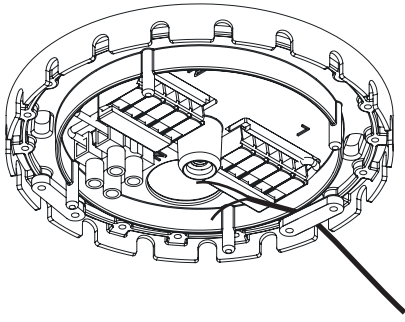

CANOPY A MINI

WARNING! THIS CANOPY IS DESIGNED TO WORK ONLY WITH CAMELEON CABLES, CAMELEON CABLE SWITCH AND CAMELEON SHADES. THE FIXTURE MAY ONLY BE INSTALLED AND CONNECTED BY PERSONS QUALIFIED FOR WORK WITH ELECTRICAL EQUIPMENT.

1

2

3

4a

4b

5

6

7