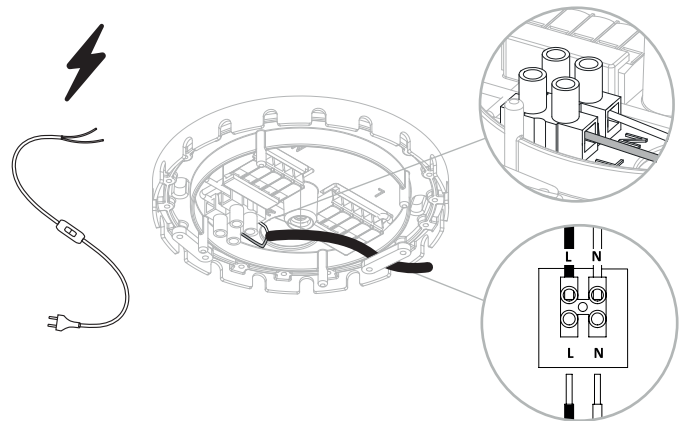

CANOPY A MINI

WARNING! THIS CANOPY IS DESIGNED TO WORK ONLY WITH CAMELEON CABLES, CAMELEON CABLE SWITCH AND CAMELEON SHADES. THE FIXTURE MAY ONLY BE INSTALLED AND CONNECTED BY PERSONS QUALIFIED FOR WORK WITH ELECTRICAL EQUIPMENT.

1

2

3

4a

4b

5

6

7