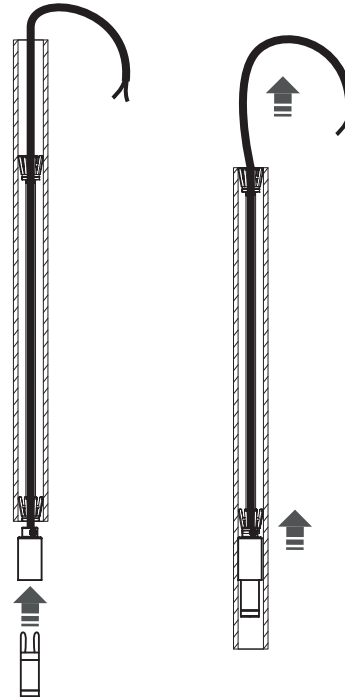

8573 | 8572 | 8571

8570 | 8568 | 8567

8488 | 8487 | 8486

10248 | 10250 | 10251

10252 | 10253 | 10254

10255 | 10256 | 10257

WARNING! THIS SHADE IS DESIGNED TO WORK ONLY WITH CAMELEON CANOPIES AND CAMELEON CABLES

1

2

3

0-3,5 cm