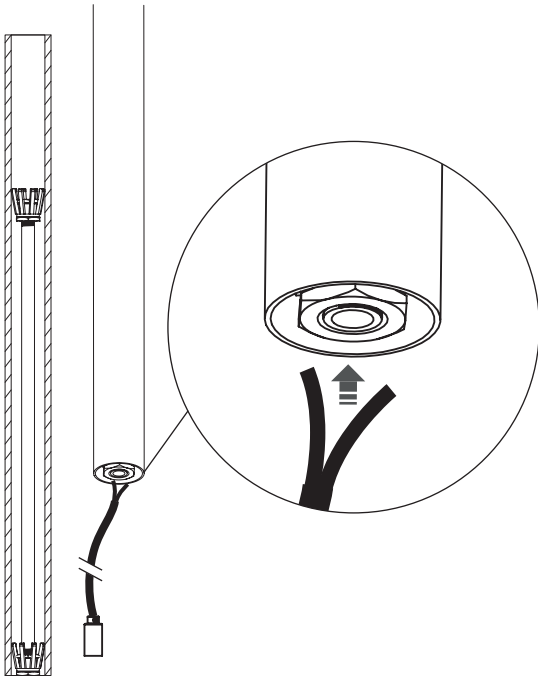

WARNING! THIS SHADE IS DESIGNED TO WORK ONLY WITH CAMELEON CANOPIES AND CAMELEON CABLES

1

2

3

0-3,5 cm