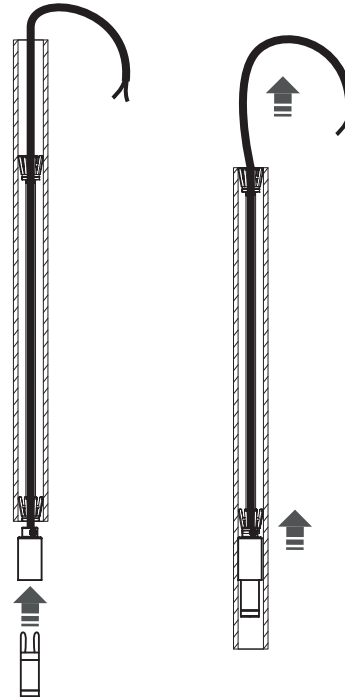

WARNING! THIS SHADE IS DESIGNED TO WORK ONLY WITH CAMELEON CANOPIES AND CAMELEON CABLES

1

2

3

0-3,5 cm