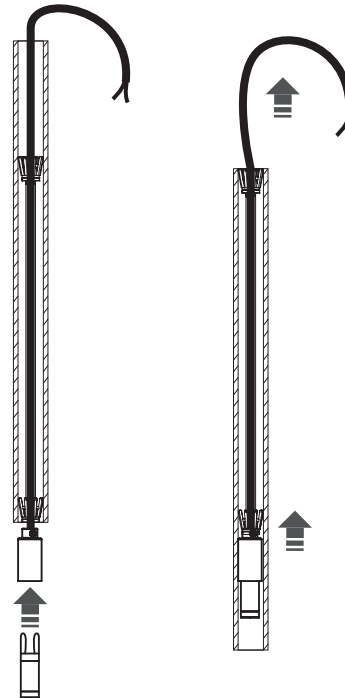

8573 | 8572 | 8571

8570 | 8568 | 8567

8488 | 8487 | 8486

10248 | 10250 | 10251

10252 | 10253 | 10254

10255 | 10256 | 10257

**WARNING! THIS SHADE IS DESIGNED TO WORK ONLY WITH CAMELEON CANOPIES AND CAMELEON CABLES**

1

2

3

0-3,5 cm