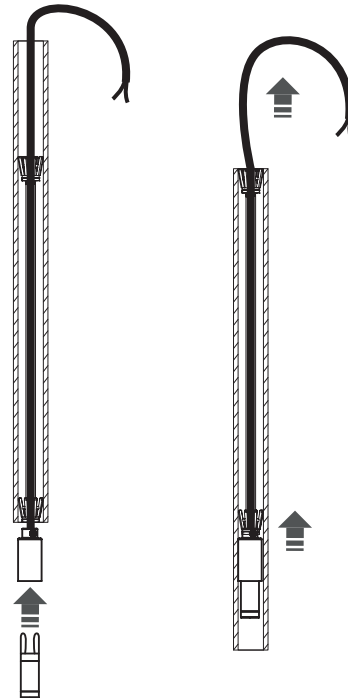

8573 | 8572 | 8571

8570 | 8568 | 8567

8488 | 8487 | 8486

10248 | 10250 | 10251

10252 | 10253 | 10254

10255 | 10256 | 10257

**WARNING! THIS SHADE IS DESIGNED TO WORK ONLY WITH CAMELEON CANOPIES AND CAMELEON CABLES**

1

2

3

0-3,5 cm