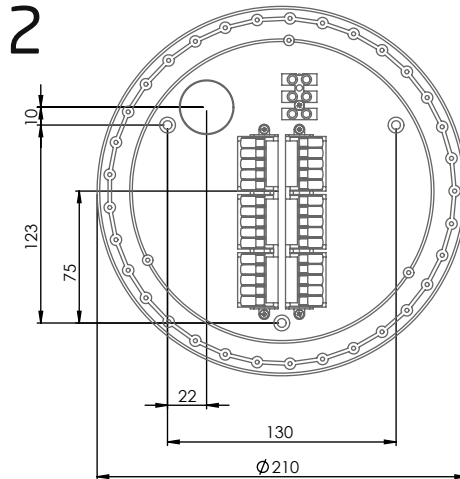

**CANOPY A**  
8565 | 8563  
8564 | 10336

**WARNING! THIS CANOPY IS DESIGNED TO WORK ONLY WITH CAMELEON CABLES AND CAMELEON SHADES**

7

8

9

10

10336