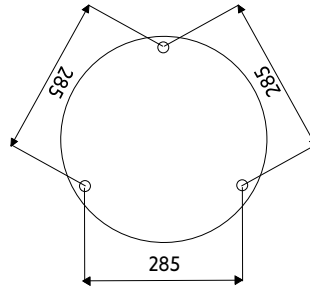

# AGNES ROUND LED PRO

10971 | 10972 | 10977 | 10978

THIS PRODUCT CONTAINS A LIGHT SOURCE OF ENERGY EFFICIENCY CLASS:  
E (10971, 10972, 10977, 10978)

1

2

3

4

5