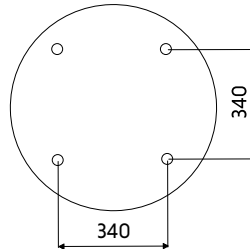

AGNES ROUND LED PRO

10973 | 10974 | 10979 | 10980

THIS PRODUCT CONTAINS A LIGHT SOURCE OF ENERGY EFFICIENCY CLASS:
E (10973, 10974, 10979, 10980)

1

2

3

4

5