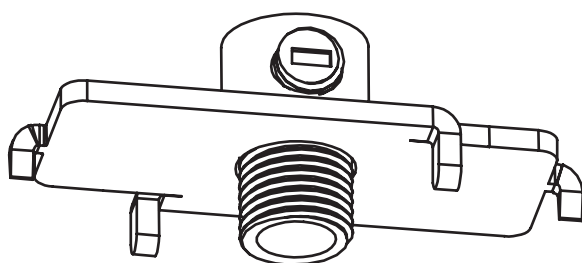

CANOPY F MINI

11186 | 11187 | 11188 | 11184
11185 | 11250 | 11248

WARNING! THIS CANOPY IS DESIGNED TO WORK ONLY WITH CAMELEON CABLES AND CAMELEON SHADES.

THE FIXTURE MAY ONLY BE INSTALLED AND CONNECTED BY PERSONS QUALIFIED FOR WORK WITH ELECTRICAL EQUIPMENT.

MIN 30 mm

CANOPY F MINI