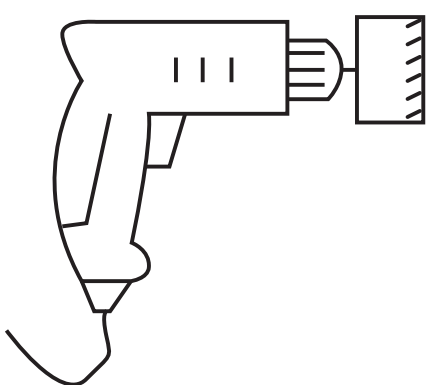

CANOPY F MINI

11186 | 11187 | 11188 | 11184
11185 | 11250 | 11248

WARNING! THIS CANOPY IS DESIGNED TO WORK ONLY WITH CAMELEON CABLES AND CAMELEON SHADES.

THE FIXTURE MAY ONLY BE INSTALLED AND CONNECTED BY PERSONS QUALIFIED FOR WORK WITH ELECTRICAL EQUIPMENT.

MIN 30 mm

CANOPY F MINI