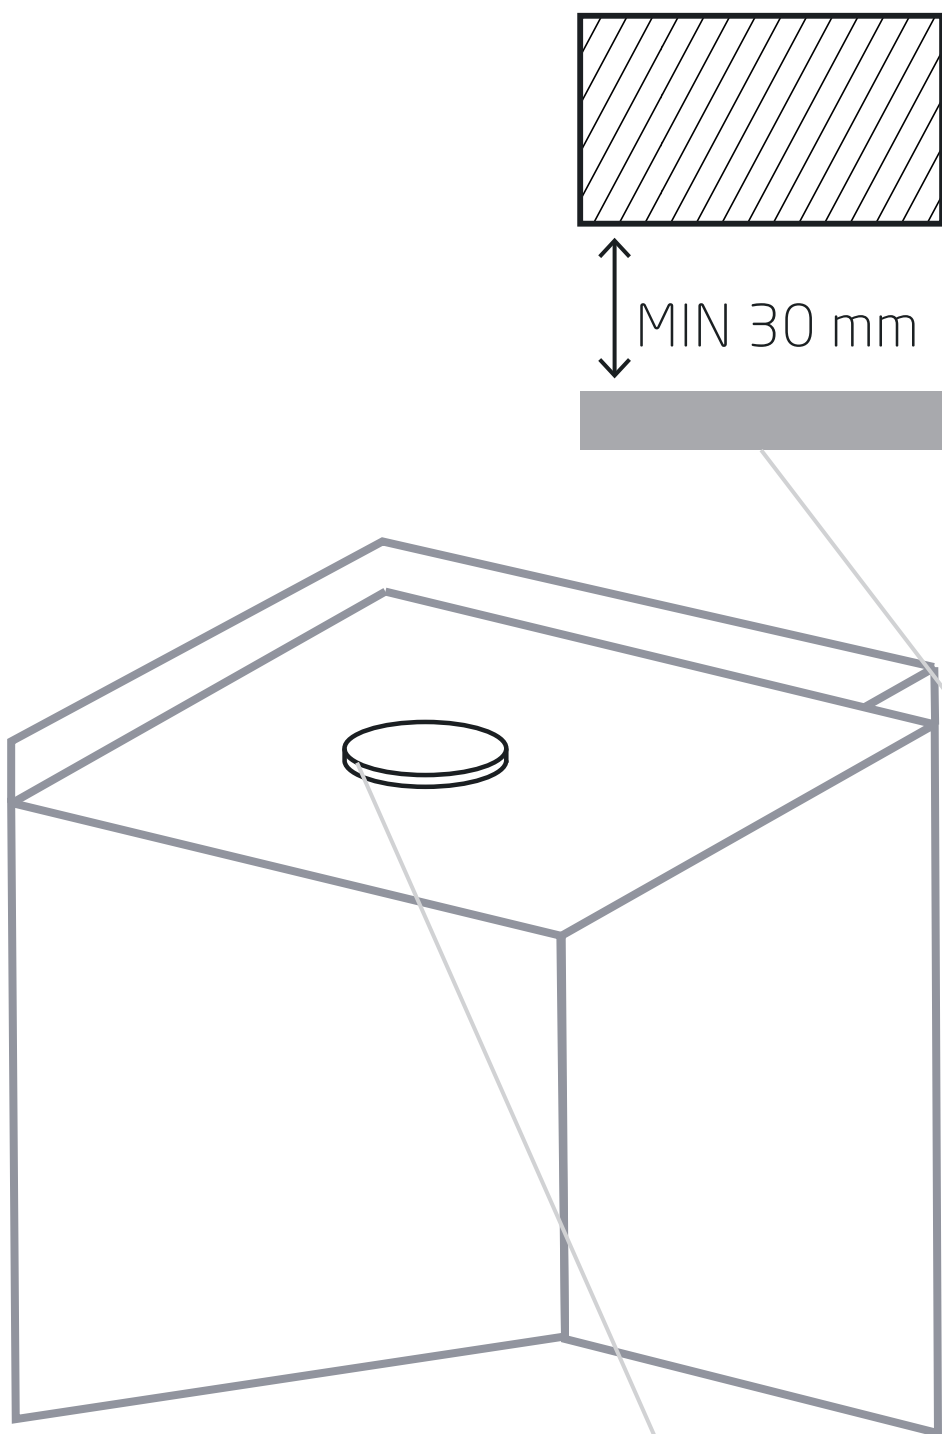

CANOPY F MINI

11186 | 11187 | 11188 | 11184
11185 | 11250 | 11248

WARNING! THIS CANOPY IS DESIGNED TO WORK ONLY WITH CAMELEON CABLES AND CAMELEON SHADES.

THE FIXTURE MAY ONLY BE INSTALLED AND CONNECTED BY PERSONS QUALIFIED FOR WORK WITH ELECTRICAL EQUIPMENT.

MIN 30 mm

CANOPY F MINI