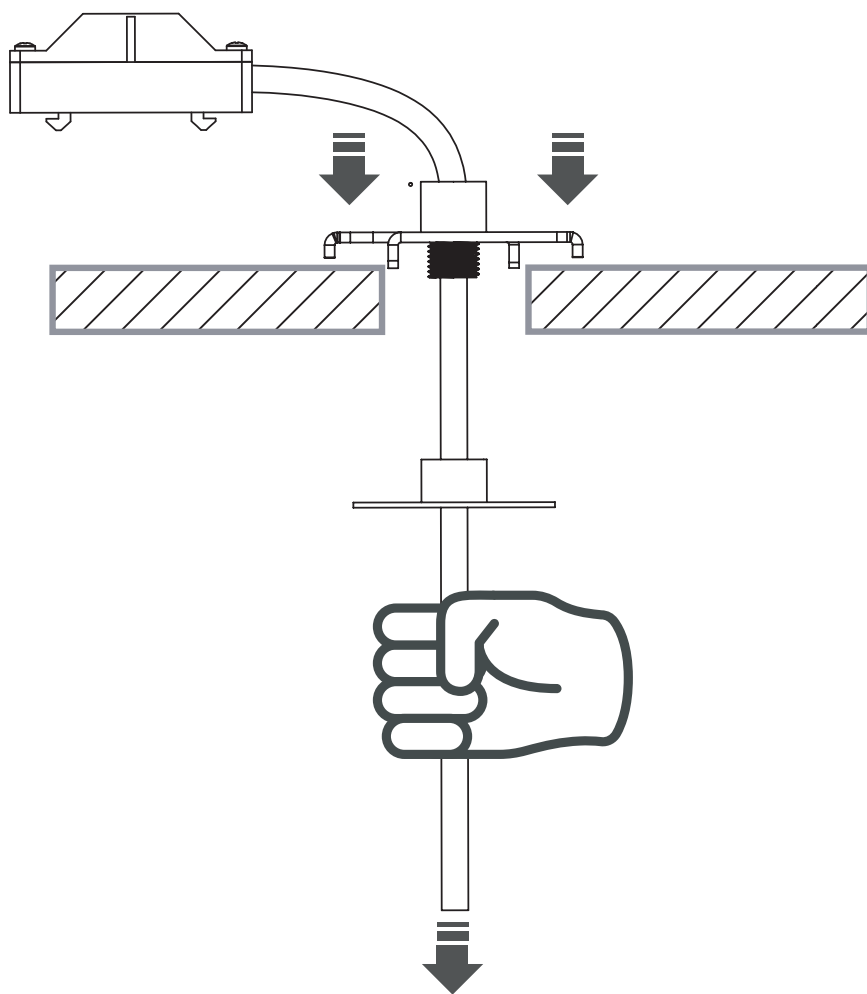

CANOPY F MINI

11186 | 11187 | 11188 | 11184
11185 | 11250 | 11248

WARNING! THIS CANOPY IS DESIGNED TO WORK ONLY WITH CAMELEON CABLES AND CAMELEON SHADES.

THE FIXTURE MAY ONLY BE INSTALLED AND CONNECTED BY PERSONS QUALIFIED FOR WORK WITH ELECTRICAL EQUIPMENT.

MIN 30 mm

CANOPY F MINI