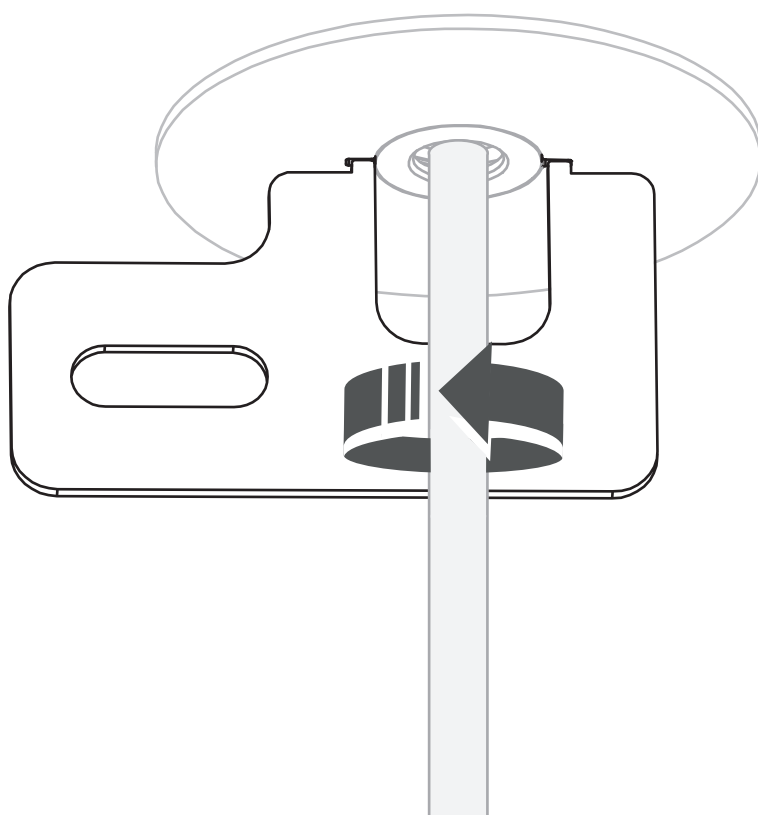

CANOPY F MINI

11186 | 11187 | 11188 | 11184
11185 | 11250 | 11248

WARNING! THIS CANOPY IS DESIGNED TO WORK ONLY WITH CAMELEON CABLES AND CAMELEON SHADES.

THE FIXTURE MAY ONLY BE INSTALLED AND CONNECTED BY PERSONS QUALIFIED FOR WORK WITH ELECTRICAL EQUIPMENT.

MIN 30 mm

CANOPY F MINI