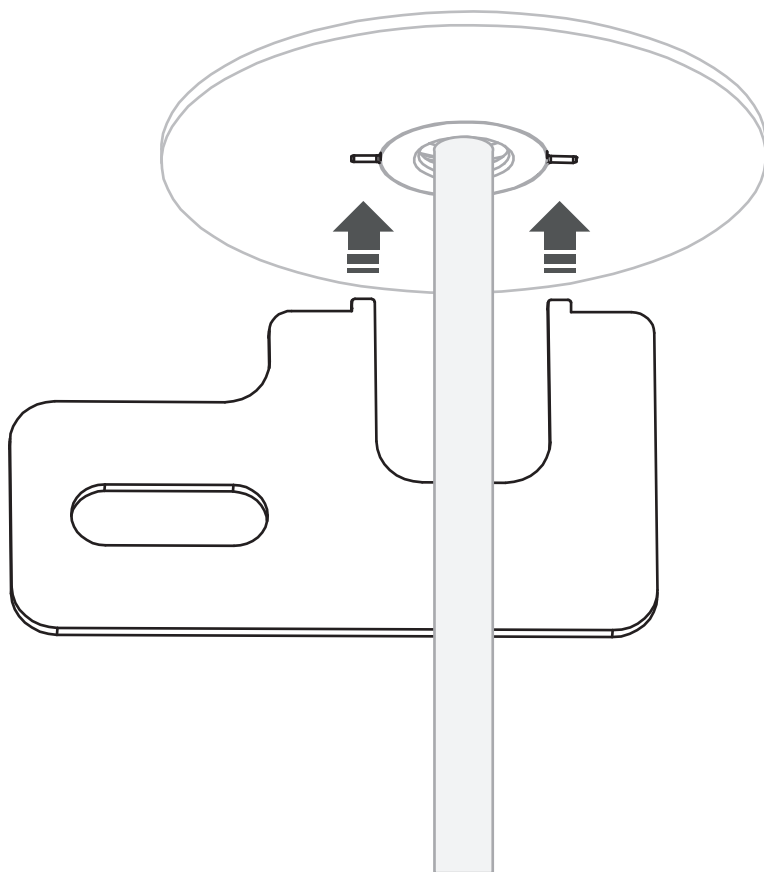

CANOPY F MINI

11186 | 11187 | 11188 | 11184
11185 | 11250 | 11248

WARNING! THIS CANOPY IS DESIGNED TO WORK ONLY WITH CAMELEON CABLES AND CAMELEON SHADES.

THE FIXTURE MAY ONLY BE INSTALLED AND CONNECTED BY PERSONS QUALIFIED FOR WORK WITH ELECTRICAL EQUIPMENT.

MIN 30 mm

CANOPY F MINI