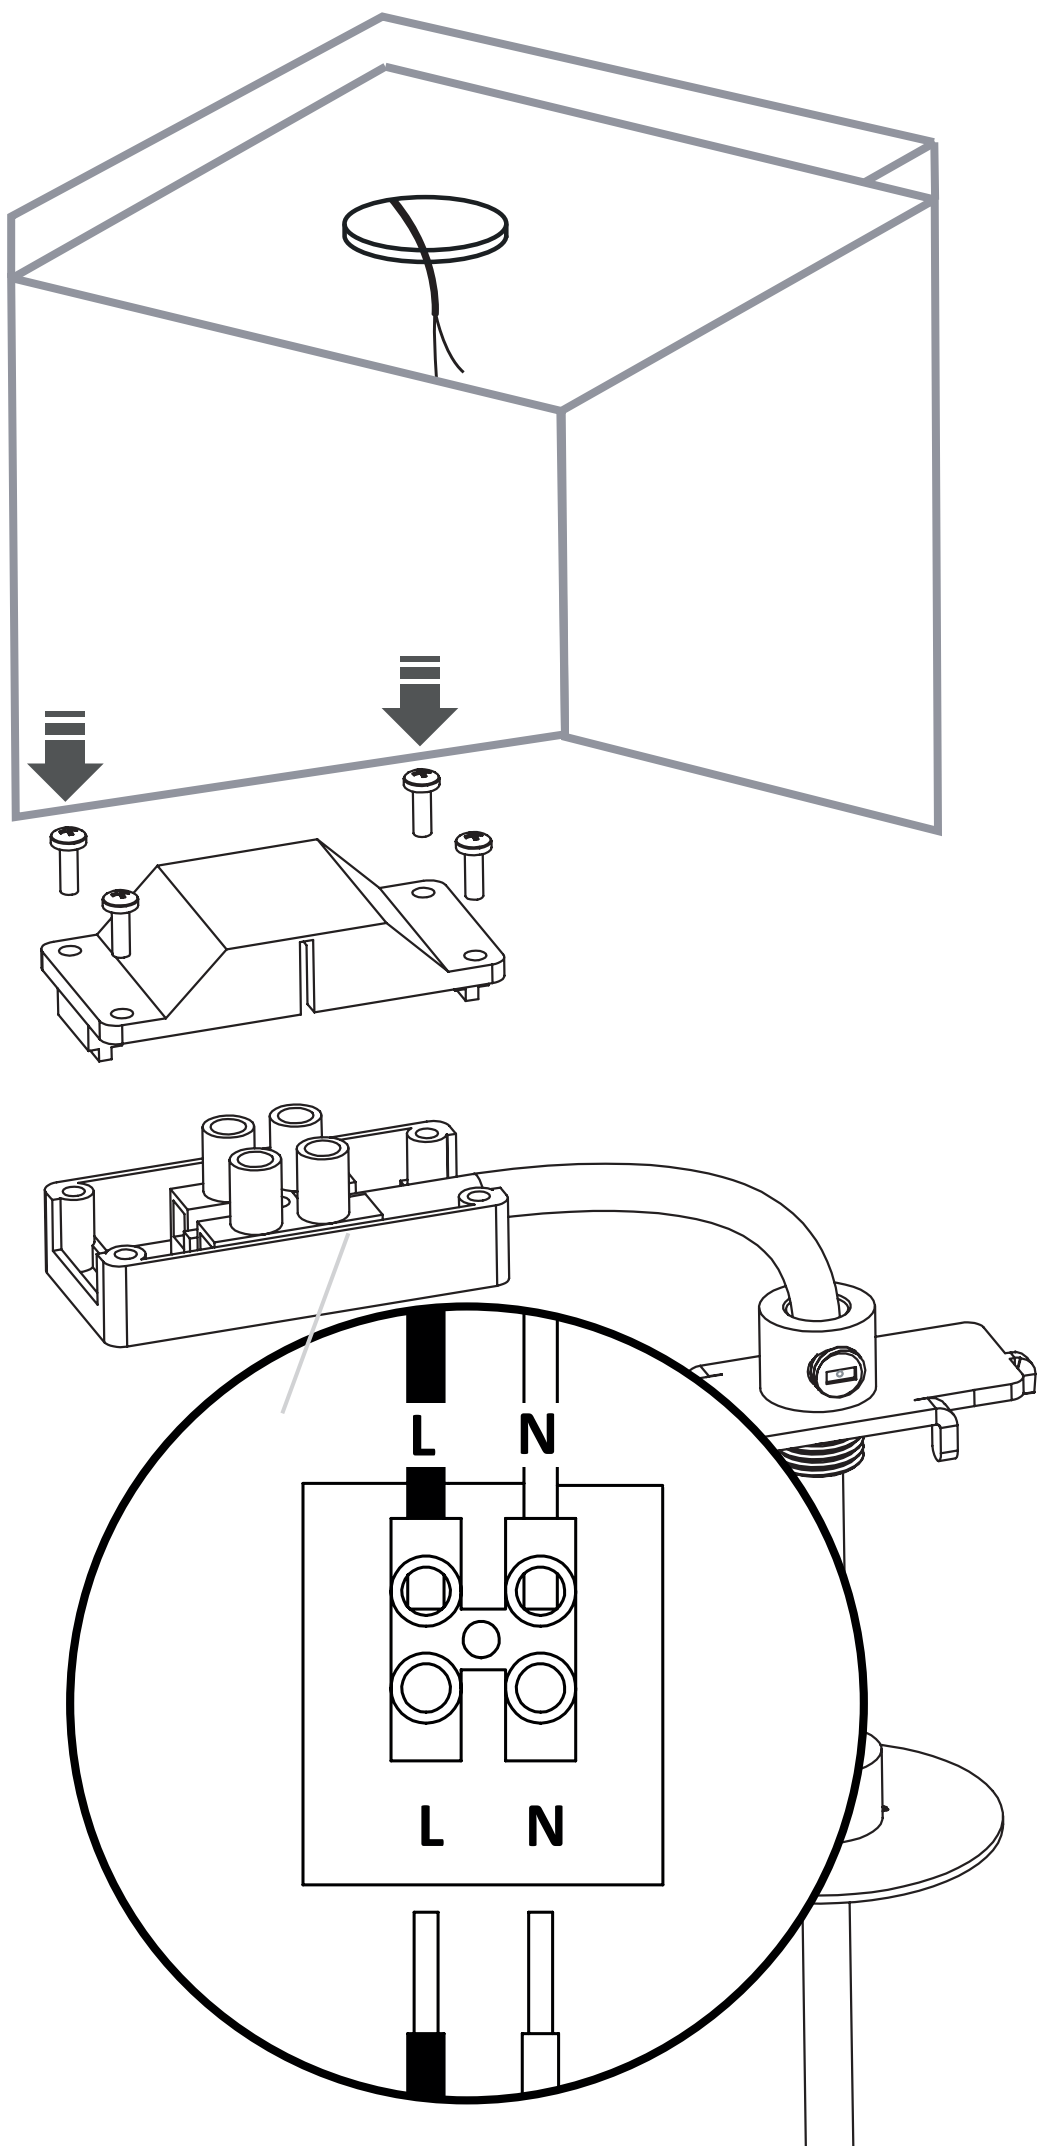

CANOPY F MINI

11186 | 11187 | 11188 | 11184
11185 | 11250 | 11248

WARNING! THIS CANOPY IS DESIGNED TO WORK ONLY WITH CAMELEON CABLES AND CAMELEON SHADES.

THE FIXTURE MAY ONLY BE INSTALLED AND CONNECTED BY PERSONS QUALIFIED FOR WORK WITH ELECTRICAL EQUIPMENT.

MIN 30 mm

CANOPY F MINI