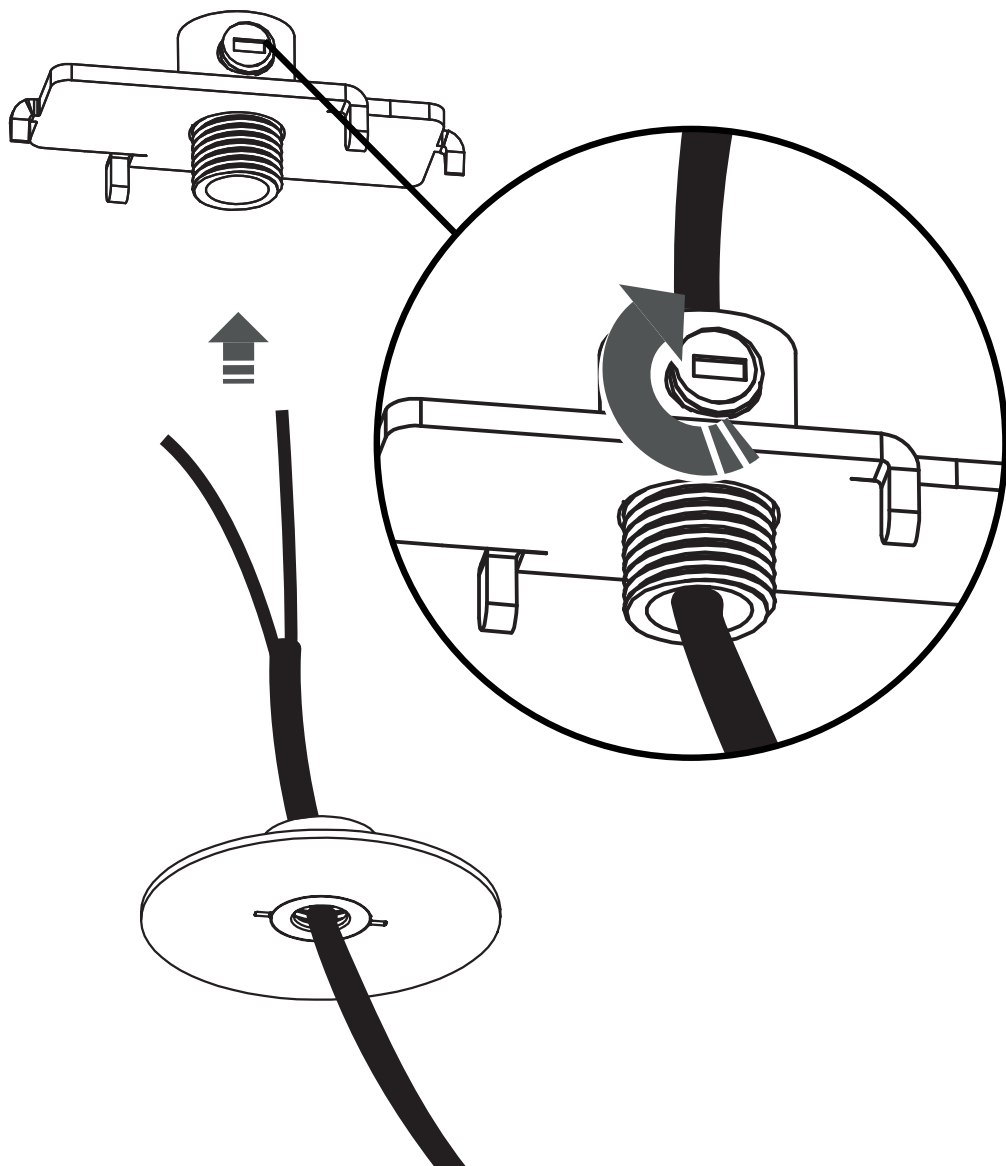

CANOPY F MINI

11186 | 11187 | 11188 | 11184
11185 | 11250 | 11248

WARNING! THIS CANOPY IS DESIGNED TO WORK ONLY WITH CAMELEON CABLES AND CAMELEON SHADES.

THE FIXTURE MAY ONLY BE INSTALLED AND CONNECTED BY PERSONS QUALIFIED FOR WORK WITH ELECTRICAL EQUIPMENT.

MIN 30 mm

CANOPY F MINI