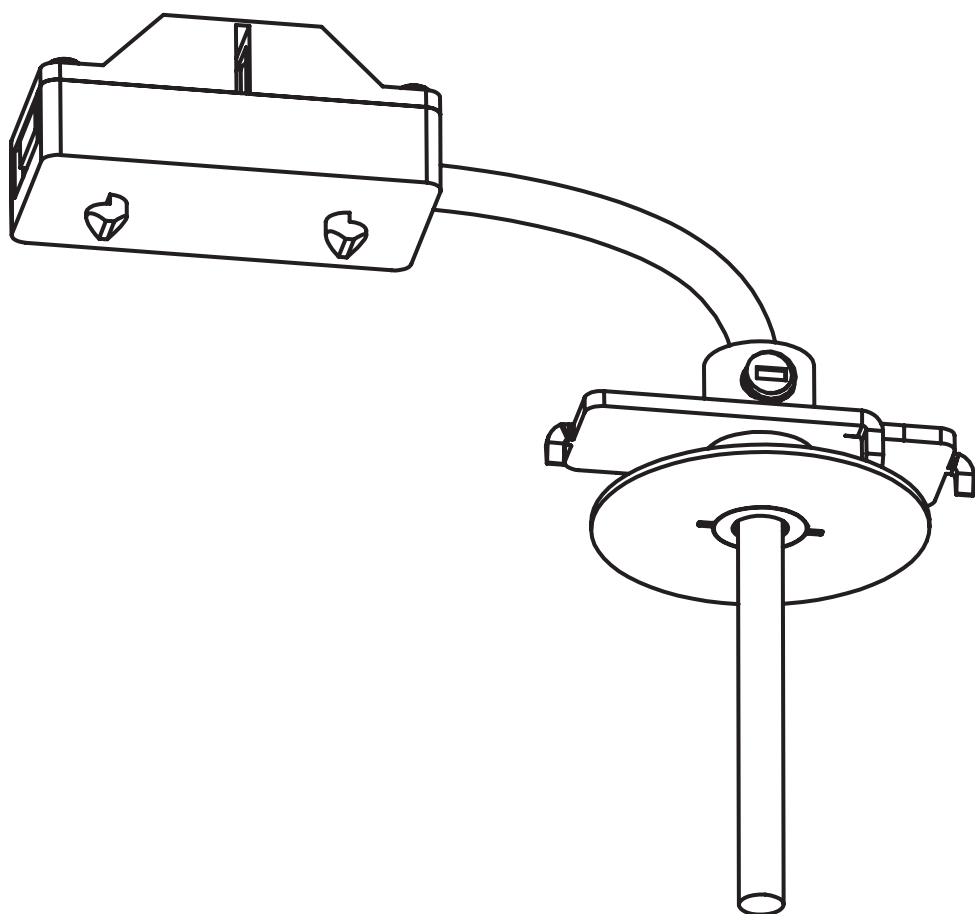

CANOPY F MINI

11186 | 11187 | 11188 | 11184
11185 | 11250 | 11248

WARNING! THIS CANOPY IS DESIGNED TO WORK ONLY WITH CAMELEON CABLES AND CAMELEON SHADES.

THE FIXTURE MAY ONLY BE INSTALLED AND CONNECTED BY PERSONS QUALIFIED FOR WORK WITH ELECTRICAL EQUIPMENT.

MIN 30 mm

CANOPY F MINI