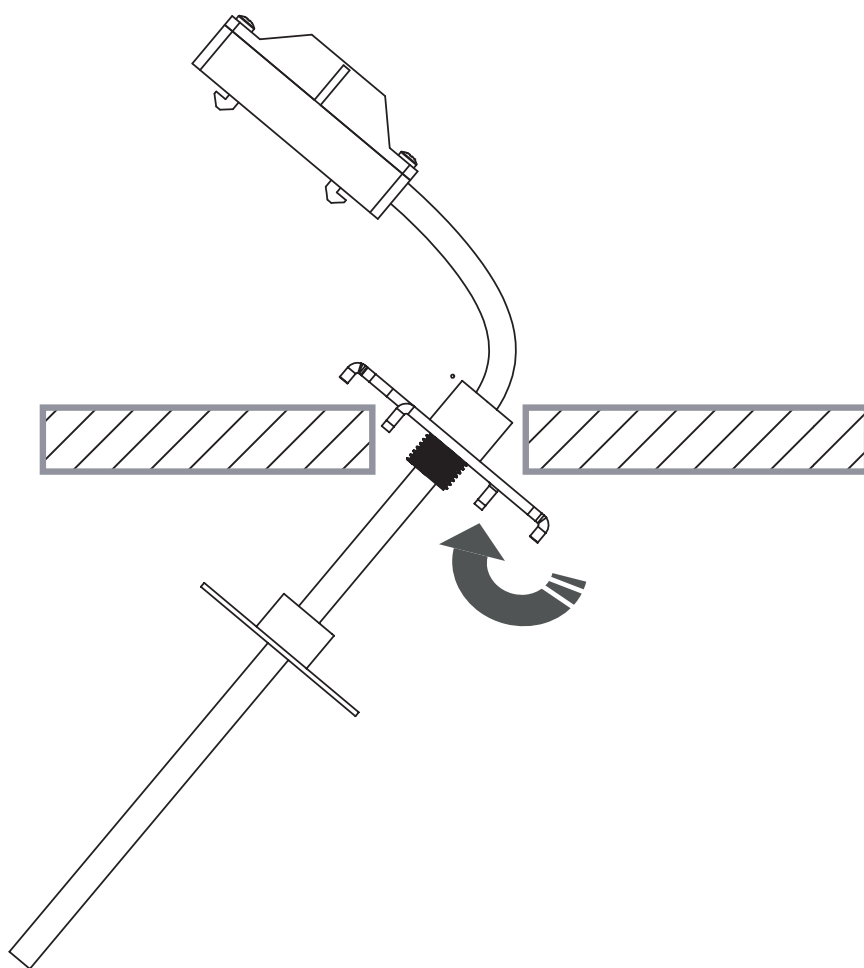

CANOPY F MINI

11186 | 11187 | 11188 | 11184
11185 | 11250 | 11248

WARNING! THIS CANOPY IS DESIGNED TO WORK ONLY WITH CAMELEON CABLES AND CAMELEON SHADES.

THE FIXTURE MAY ONLY BE INSTALLED AND CONNECTED BY PERSONS QUALIFIED FOR WORK WITH ELECTRICAL EQUIPMENT.

MIN 30 mm

CANOPY F MINI