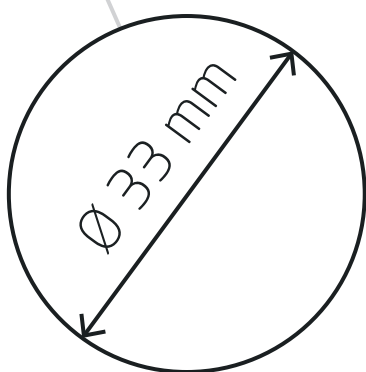

CANOPY F MINI

11186 | 11187 | 11188 | 11184
11185 | 11250 | 11248

WARNING! THIS CANOPY IS DESIGNED TO WORK ONLY WITH CAMELEON CABLES AND CAMELEON SHADES.

THE FIXTURE MAY ONLY BE INSTALLED AND CONNECTED BY PERSONS QUALIFIED FOR WORK WITH ELECTRICAL EQUIPMENT.

MIN 30 mm

CANOPY F MINI