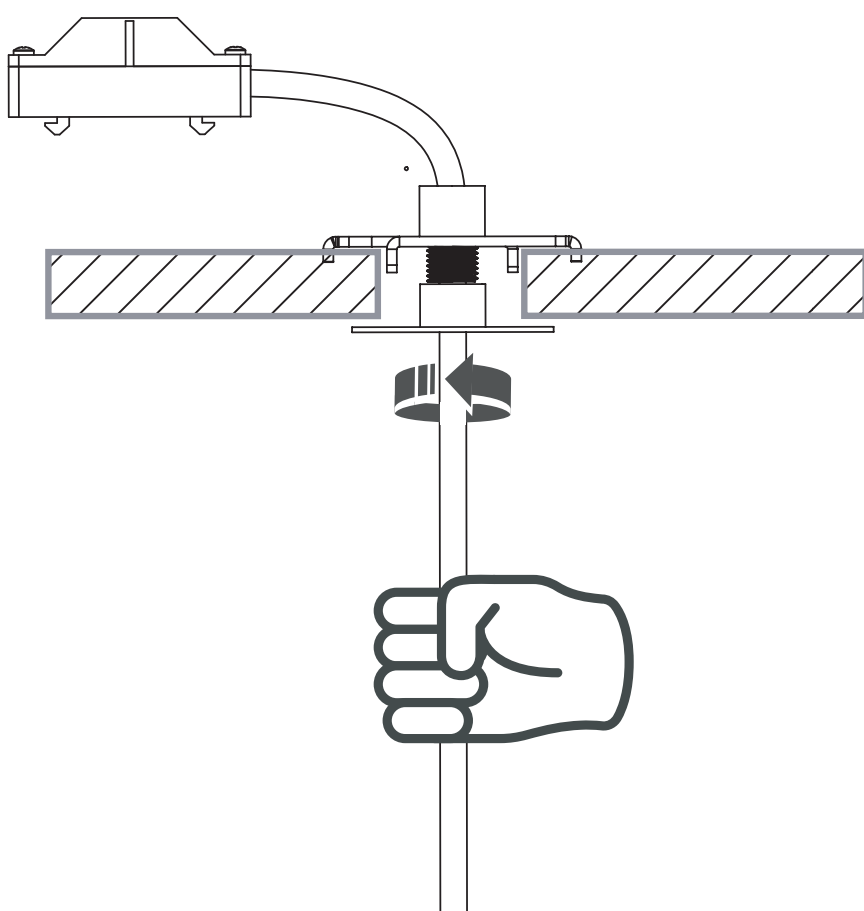

CANOPY F MINI

11186 | 11187 | 11188 | 11184
11185 | 11250 | 11248

WARNING! THIS CANOPY IS DESIGNED TO WORK ONLY WITH CAMELEON CABLES AND CAMELEON SHADES.

THE FIXTURE MAY ONLY BE INSTALLED AND CONNECTED BY PERSONS QUALIFIED FOR WORK WITH ELECTRICAL EQUIPMENT.

MIN 30 mm

CANOPY F MINI