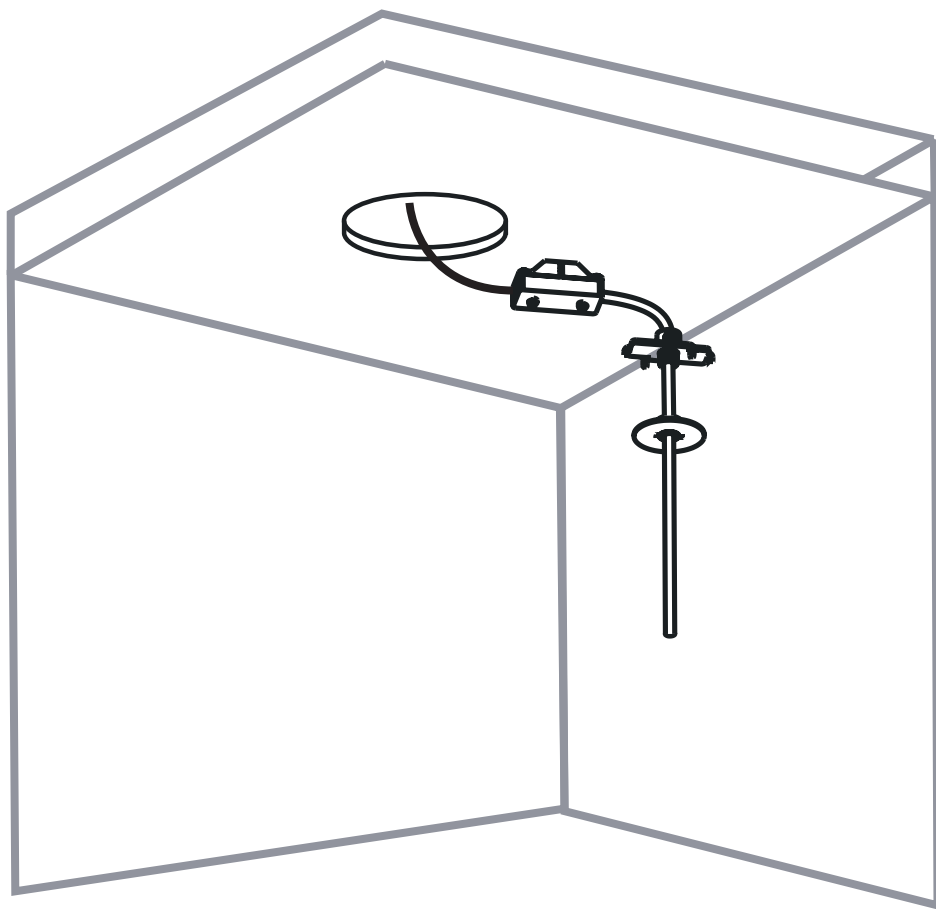

CANOPY F MINI

11186 | 11187 | 11188 | 11184
11185 | 11250 | 11248

WARNING! THIS CANOPY IS DESIGNED TO WORK ONLY WITH CAMELEON CABLES AND CAMELEON SHADES.

THE FIXTURE MAY ONLY BE INSTALLED AND CONNECTED BY PERSONS QUALIFIED FOR WORK WITH ELECTRICAL EQUIPMENT.

MIN 30 mm

CANOPY F MINI