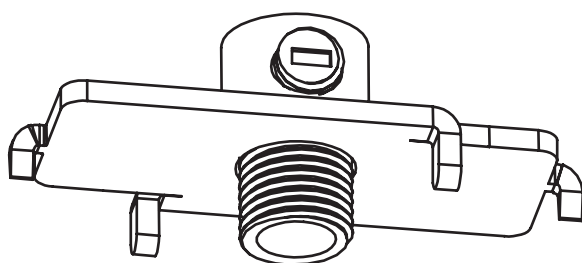

CANOPY F MINI

11186 | 11187 | 11188 | 11184
11185 | 11250 | 11248

WARNING! THIS CANOPY IS DESIGNED TO WORK ONLY WITH CAMELEON CABLES AND CAMELEON SHADES.

THE FIXTURE MAY ONLY BE INSTALLED AND CONNECTED BY PERSONS QUALIFIED FOR WORK WITH ELECTRICAL EQUIPMENT.

CANOPY F MINI