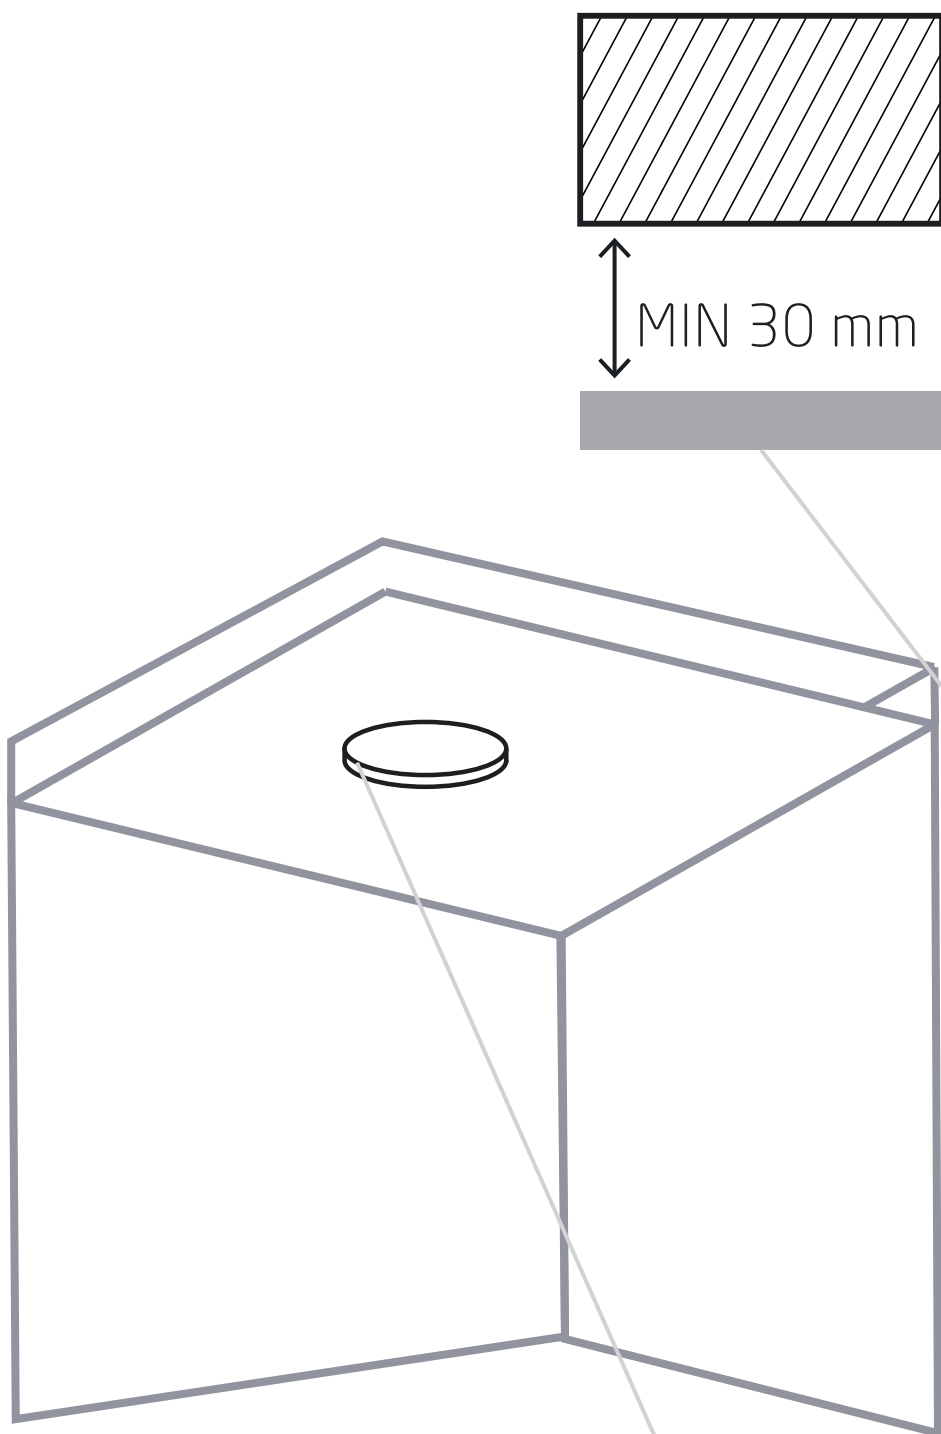

CANOPY F MINI

11186 | 11187 | 11188 | 11184
11185 | 11250 | 11248

WARNING! THIS CANOPY IS DESIGNED TO WORK ONLY WITH CAMELEON CABLES AND CAMELEON SHADES.

THE FIXTURE MAY ONLY BE INSTALLED AND CONNECTED BY PERSONS QUALIFIED FOR WORK WITH ELECTRICAL EQUIPMENT.

CANOPY F MINI