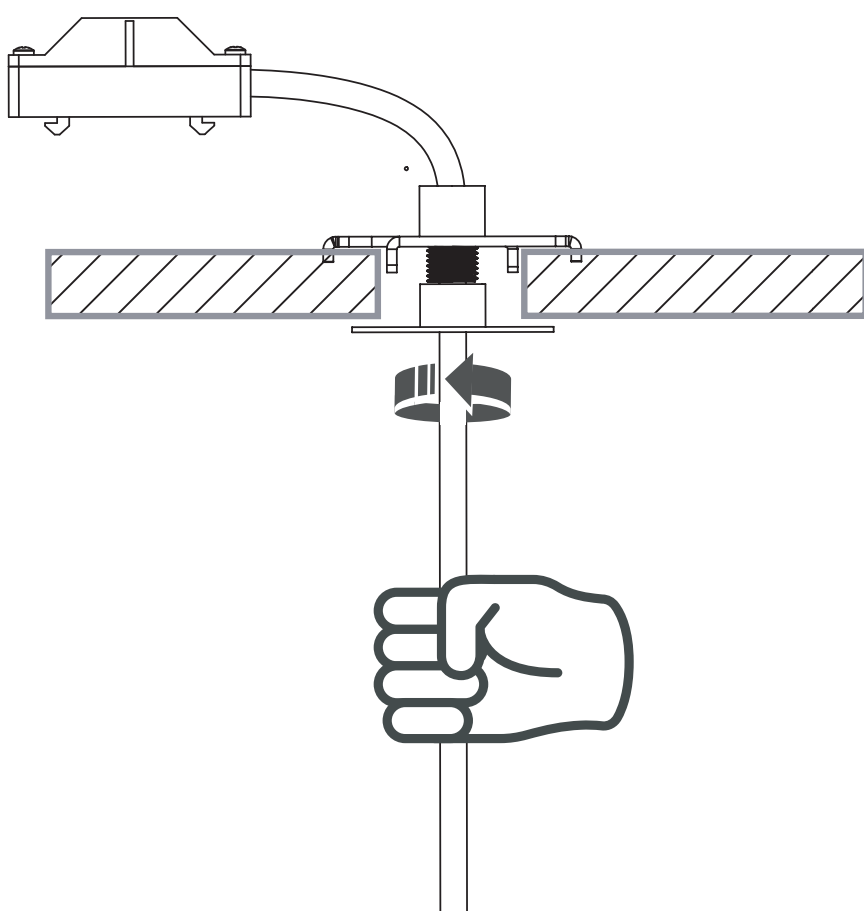

CANOPY F MINI

11186 | 11187 | 11188 | 11184
11185 | 11250 | 11248

WARNING! THIS CANOPY IS DESIGNED TO WORK ONLY WITH CAMELEON CABLES AND CAMELEON SHADES.

THE FIXTURE MAY ONLY BE INSTALLED AND CONNECTED BY PERSONS QUALIFIED FOR WORK WITH ELECTRICAL EQUIPMENT.