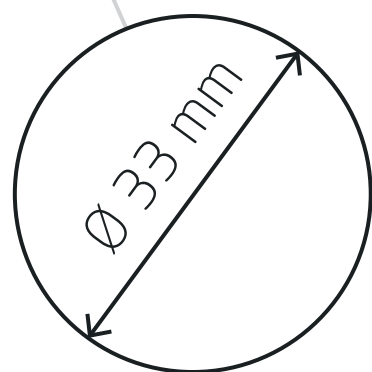

CANOPY F MINI

11186 | 11187 | 11188 | 11184
11185 | 11250 | 11248

WARNING! THIS CANOPY IS DESIGNED TO WORK ONLY WITH CAMELEON CABLES AND CAMELEON SHADES.

THE FIXTURE MAY ONLY BE INSTALLED AND CONNECTED BY PERSONS QUALIFIED FOR WORK WITH ELECTRICAL EQUIPMENT.