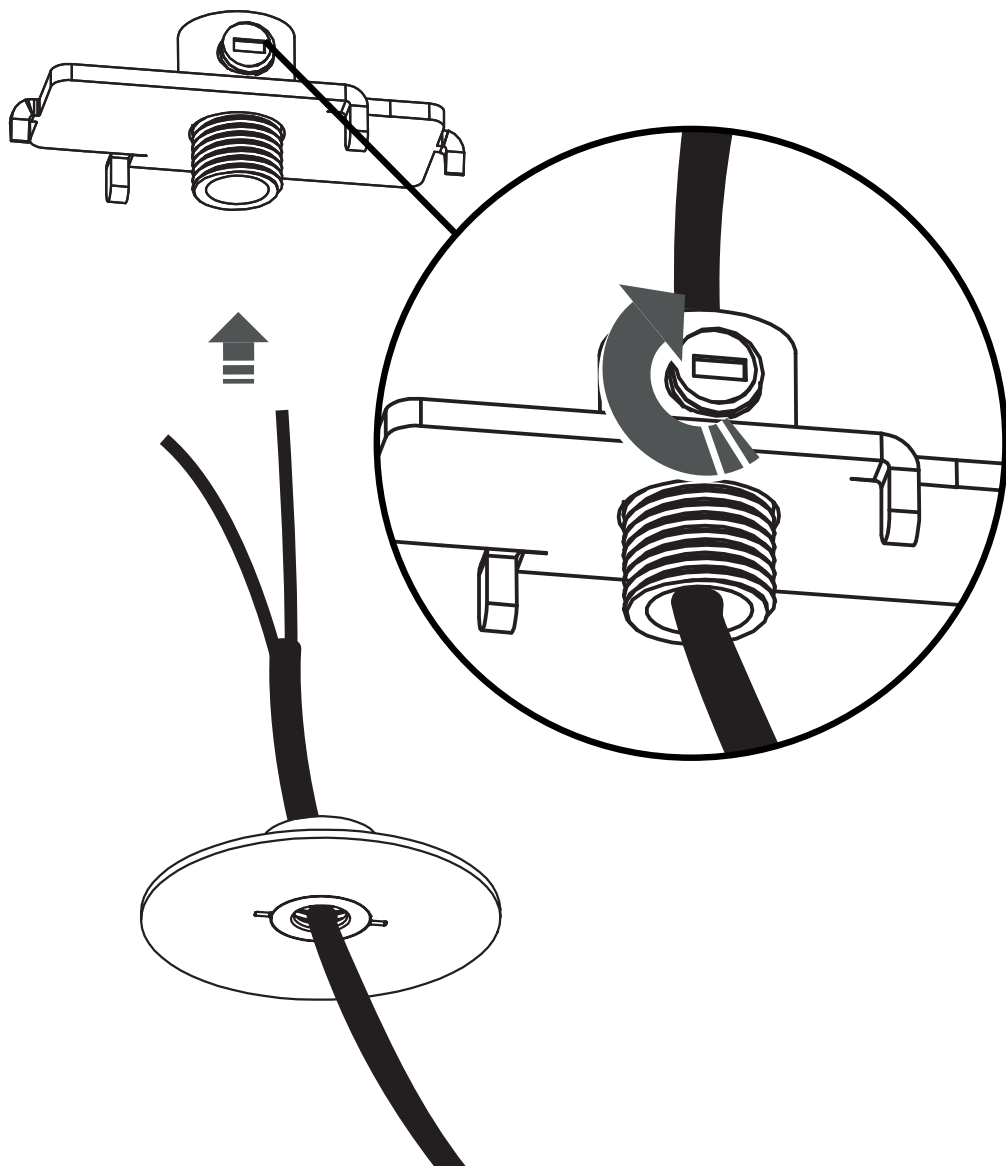

CANOPY F MINI

11186 | 11187 | 11188 | 11184
11185 | 11250 | 11248

WARNING! THIS CANOPY IS DESIGNED TO WORK ONLY WITH CAMELEON CABLES AND CAMELEON SHADES.

THE FIXTURE MAY ONLY BE INSTALLED AND CONNECTED BY PERSONS QUALIFIED FOR WORK WITH ELECTRICAL EQUIPMENT.

CANOPY F MINI