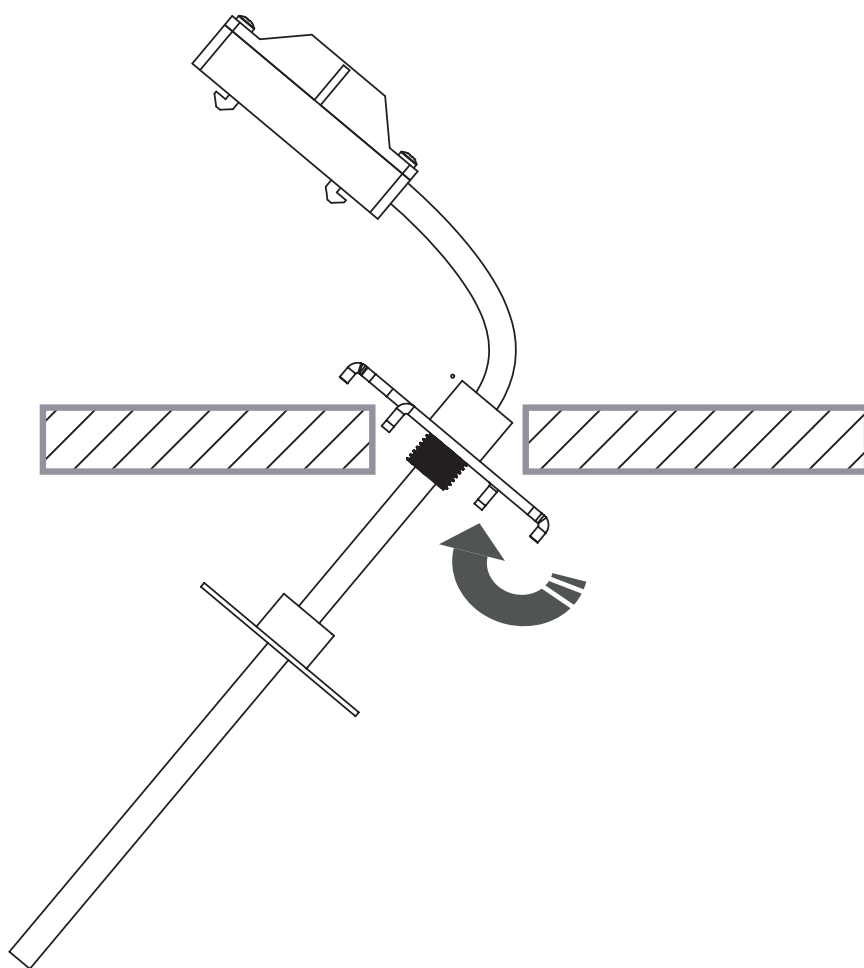

CANOPY F MINI

11186 | 11187 | 11188 | 11184
11185 | 11250 | 11248

WARNING! THIS CANOPY IS DESIGNED TO WORK ONLY WITH CAMELEON CABLES AND CAMELEON SHADES.

THE FIXTURE MAY ONLY BE INSTALLED AND CONNECTED BY PERSONS QUALIFIED FOR WORK WITH ELECTRICAL EQUIPMENT.

CANOPY F MINI