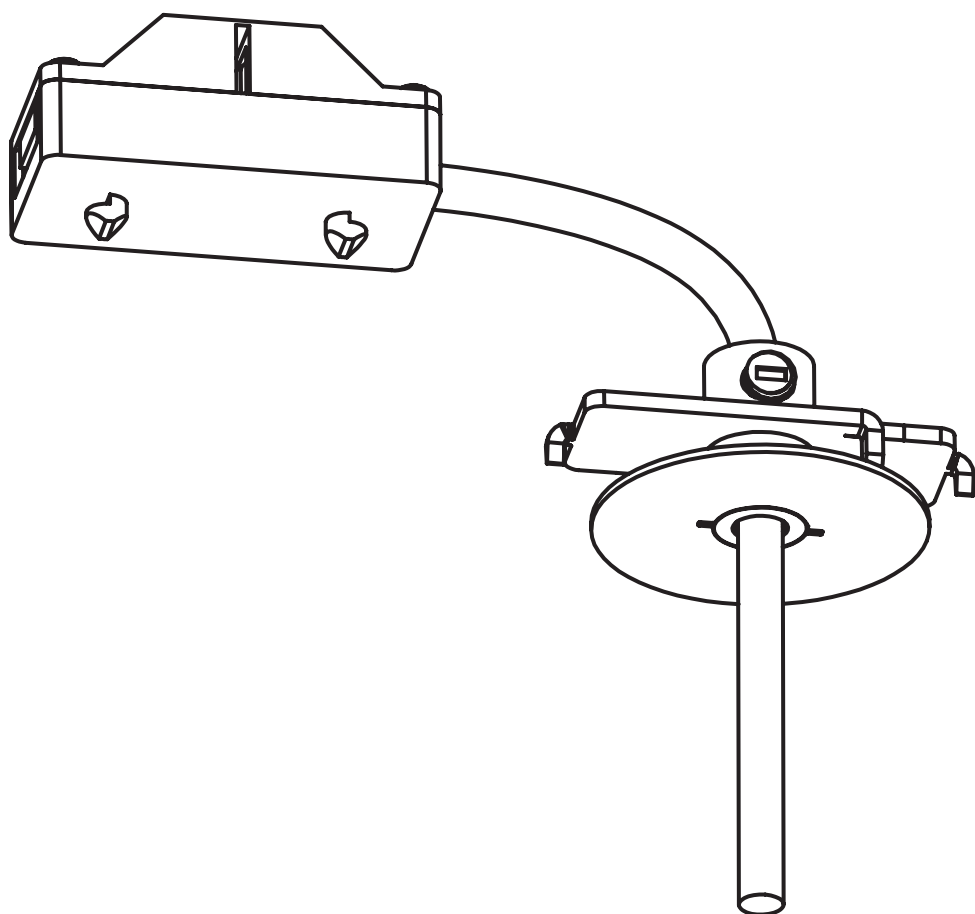

CANOPY F MINI

11186 | 11187 | 11188 | 11184
11185 | 11250 | 11248

WARNING! THIS CANOPY IS DESIGNED TO WORK ONLY WITH CAMELEON CABLES AND CAMELEON SHADES.

THE FIXTURE MAY ONLY BE INSTALLED AND CONNECTED BY PERSONS QUALIFIED FOR WORK WITH ELECTRICAL EQUIPMENT.