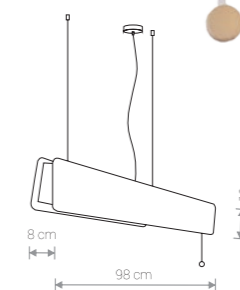

OSLO LED

drewno, stal / wood, steel / дерево, сталь, латунь

9315 ● SMOKED OAK

9698 ● OAK

⚡ 1x T8 LED, 16W, included

NAME	SIZE	POWER	COLOUR TEMP.	LUMINOUS FLUX	BEAM ANGLE	COLOUR RENDERING INDEX (CRI >=)	INPUT	POWER FACTOR	LED DRIVER	LIFETIME	MATERIAL
LED TUBE T8	60 cm	11W	3000K	950-1000 lm	200°	80	~230V, 50Hz	> 0,9	INCL.	25 000 h	CLEAR GLASS
LED TUBE T8	90 cm	16W	3000K	1400-1500 lm	200°	80	~230V, 50Hz	> 0,9	INCL.	25 000 h	CLEAR GLASS